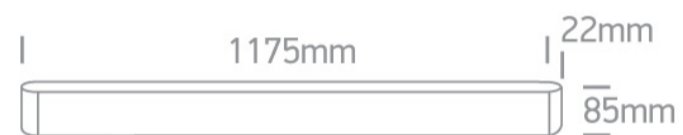

11 Office & Kitchen>Up & Down LED Linear Profiles

38140AU/B/C

40W suspended linear diffuser with uplight, ideal for offices.

Complete with 900mA driver and 3m suspension kit.

Complies with standard EN60598-1 and any other specific standards.

Downloads

Dimensions

Gallery

Physical Specification

Item Group

11 Office & Kitchen

Family

Up & Down LED Linear Profiles

Shape

Rectangular

Length	1175mm
Width	22mm
Height	85mm
Suspended Ceiling	Yes
Indoor	Yes
Adjustable	No

Electrical Characteristics

Gear	Built In
Fitting + Driver	
Input Voltage	220-240V
50 Hz	Yes
60 Hz	Yes
Safety Class	
Power(Watts)	40W
IP Rating	IP20
Light Source	LED built in
Dimmable	No
F Mark	