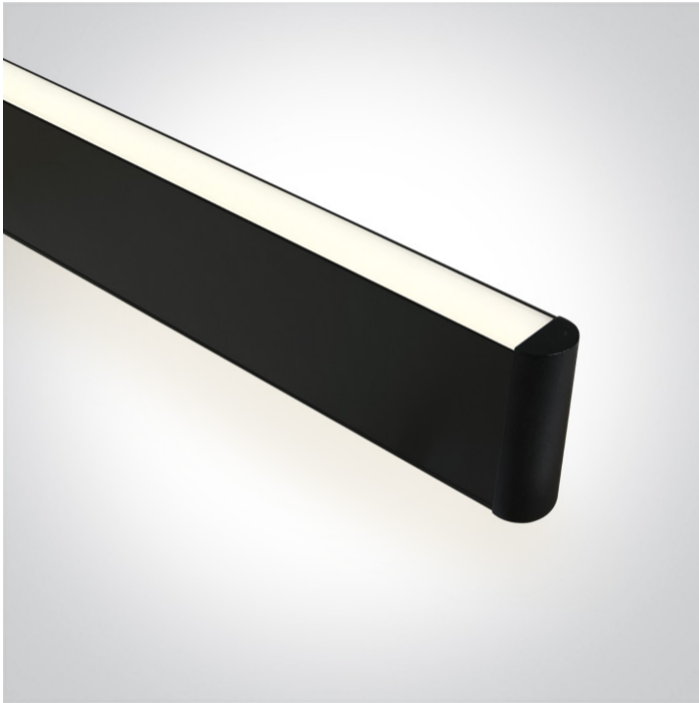

11 Office & Kitchen>Up & Down LED Linear Profiles

38140AU/B/C

40W suspended linear diffuser with uplight, ideal for offices.

Complete with 900mA driver and 3m suspension kit.

Complies with standard EN60598-1 and any other specific standards.

Downloads

Dimensions

Gallery

Physical Specification

Item Group

11 Office & Kitchen

Family

Up & Down LED Linear Profiles

Order Code

38140AU/B/C

Colour

Black

Material

Aluminium

Diffuser Material

Plastic