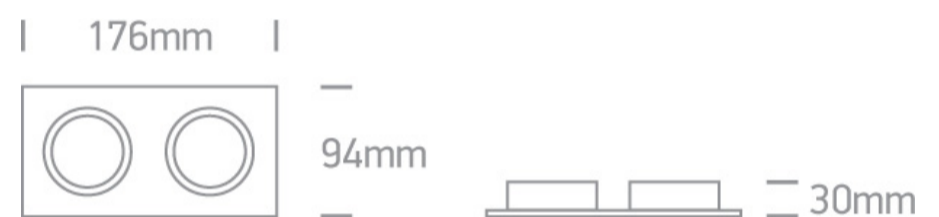

03 Recessed Spots Adjustable&gt;The Dual Ring Range Aluminium

**51205ABG/W**

Recessed adjustable MR16 spot with GU10 lamp holder.

Complies with standard EN60598-1 and any other specific standards.

## Dimensions

## Physical Specification

Item Group	03 Recessed Spots Adjustable
Family	The Dual Ring Range Aluminium
Order Code	51205ABG/W
Colour	White
Material	Aluminium
Shape	Rectangular
Length	176mm
Width	94mm
Height	30mm
Cutout Hole Width	162mm
Cutout Hole Length	82mm
Recessed Ceiling	Yes

## Packing Info

Box Length	19cm
Box Width	12cm
Box Height	5cm
Box Weight	0,310kg
Pcs/Carton	20

Barcode

5291889045687

Pobrano z mamadecor.pl

HS Code

9405409900