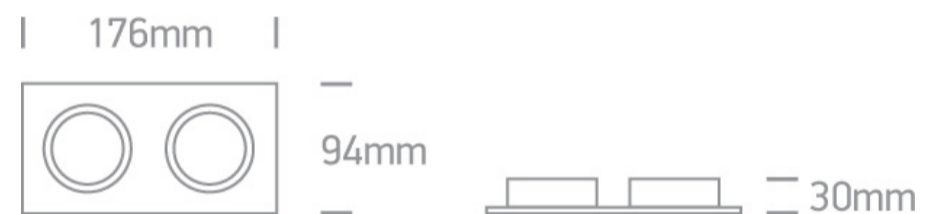

New 2022 Edition 2 > Recessed Spots Adjustable

51205ABG/B

Recessed adjustable MR16 spot with GU10 lamp holder.

Complies with standard EN60598-1 and any other specific standards.

Downloads

Dimensions

Physical Specification

Item Group	New 2022 Edition 2
Family	Recessed Spots Adjustable
Order Code	51205ABG/B
Colour	Black
Material	Aluminium
Shape	Rectangular
Length	176mm
Width	94mm
Height	30mm
Cutout Hole Width	162mm
Cutout Hole Length	82mm
Recessed Ceiling	Yes

Depth Required	100mm
Indoor	Yes
Adjustable	2 Directions

Electrical Characteristics

Gear	No
------	----

Fitting + Driver

Input Voltage	100-240V
50 Hz	Yes
60 Hz	Yes
Safety Class	
Power(Watts)	2x10W
IP Rating	IP20
Light Source	Replaceable lamp
Lamp Holder	GU10
Number of Lamps	1
Dimmable	N/A
Cable Length	15cm
F Mark	

Illumination Data

Illumination Diagram

Packing Info

Box Length	19cm
Box Width	12cm
Box Height	5cm
Box Weight	0,310kg
Pcs/Carton	20

Barcode

5291889017806

Pobrano z mamadecor.pl

HS Code