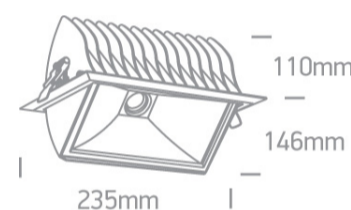

07 Downlights Adjustable LED>The Box Type Shop Range

51140/B/W

40W COB LED Recessed adjustable downlight, COB square range, IP20.

Supplied with non-dimmable LED driver.

Complies with standard EN60598-1 and any other specific standards.

Downloads

Dimensions

Physical Specification

Item Group	07 Downlights Adjustable LED
Family	The Box Type Shop Range
Order Code	51140/B/W
Colour	Black
Material	Aluminium
Shape	Rectangular
Length	235mm
Width	145mm
Height	110mm
Cutout Hole Width	220mm
Cutout Hole Length	130mm
Recessed Ceiling	Yes

Depth Required	140mm
Indoor	Yes
Adjustable	1 Direction

Electrical Characteristics

Gear	External-Included
Fitting + Driver	
Input Voltage	220-240V
50 Hz	Yes
60 Hz	Yes
Safety Class	
Power(Watts)	40W
IP Rating	IP20
Light Source	LED built in
Dimmable	No
F Mark	