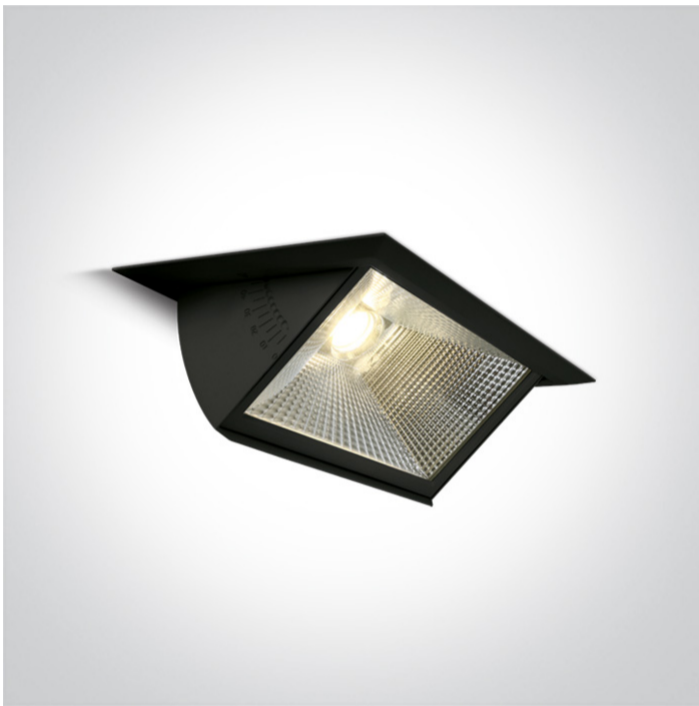

07 Downlights Adjustable LED>The Box Type Shop Range

51140/B/W

40W COB LED Recessed adjustable downlight, COB square range, IP20.

Supplied with non-dimmable LED driver.

Complies with standard EN60598-1 and any other specific standards.

Downloads

Dimensions

Physical Specification

Item Group	07 Downlights Adjustable LED
Family	The Box Type Shop Range
Order Code	51140/B/W
Colour	Black
Material	Aluminium
Shape	Rectangular
Length	235mm
Width	145mm
Height	110mm
Cutout Hole Width	220mm
Cutout Hole Length	130mm
Recessed Ceiling	Yes

Depth Required	140mm
Indoor	Yes
Adjustable	1 Direction

Electrical Characteristics

Gear	External-Included
Fitting + Driver	
Input Voltage	220-240V
50 Hz	Yes
60 Hz	Yes
Safety Class	
Power(Watts)	40W
IP Rating	IP20
Light Source	LED built in
Dimmable	No
F Mark	

Fitting	
Input Type	Constant Current
Input Current	1050mA
Voltage	35V
Safety Class	
Power(Watts)	37W
IP Rating	IP20
Light Source	LED built in
LED Type	COB
LED Brand	Sanan

Gear	
Gear Type	Led Driver

Input Voltage	220-240V
50 Hz	Yes
60 Hz	Yes
Power(Watts)	34,65-42W
Power Factor	0,9
Constant Current	Yes
1050mA	33-40V
IP Rating	IP20
Safety Class	
Dimmable	No
Housing Material	Plastic
Brand	Lifud