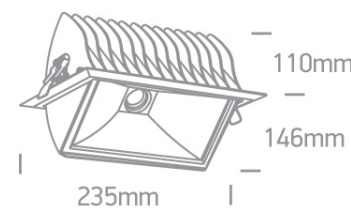

## 07 Downlights Adjustable LED&gt;The Box Type Shop Range

51140/B/C

40W COB LED Recessed adjustable downlight, COB square range, IP20.

Supplied with non-dimmable LED driver.

Complies with standard EN60598-1 and any other specific standards.

## Dimensions

## Physical Specification

Item Group	07 Downlights Adjustable LED
Family	The Box Type Shop Range
Order Code	51140/B/C
Colour	Black
Material	Aluminium
Shape	Rectangular
Length	235mm
Width	145mm
Height	110mm
Cutout Hole Width	220mm
Cutout Hole Length	130mm
Recessed Ceiling	Yes