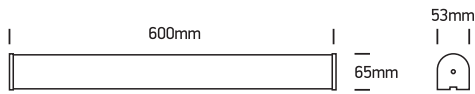

INSTALLATION MANUAL

38115C, 38120C

ecolight

80
CRI

Complete with driver.

38115C: 230V | SMD 2835 | 15W | IP44 | Aluminium + PC

38120C: 230V | SMD 2835 | 20W | IP44 | Aluminium + PC

one
LIGHT