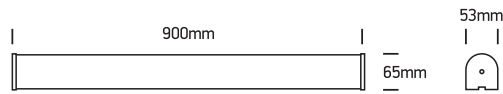

INSTALLATION MANUAL

38115C, 38120C

ecolight

80
CRI

Complete with driver.

38115C: 230V | SMD 2835 | 15W | IP44 | Aluminium + PC

38120C: 230V | SMD 2835 | 20W | IP44 | Aluminium + PC

one
LIGHT