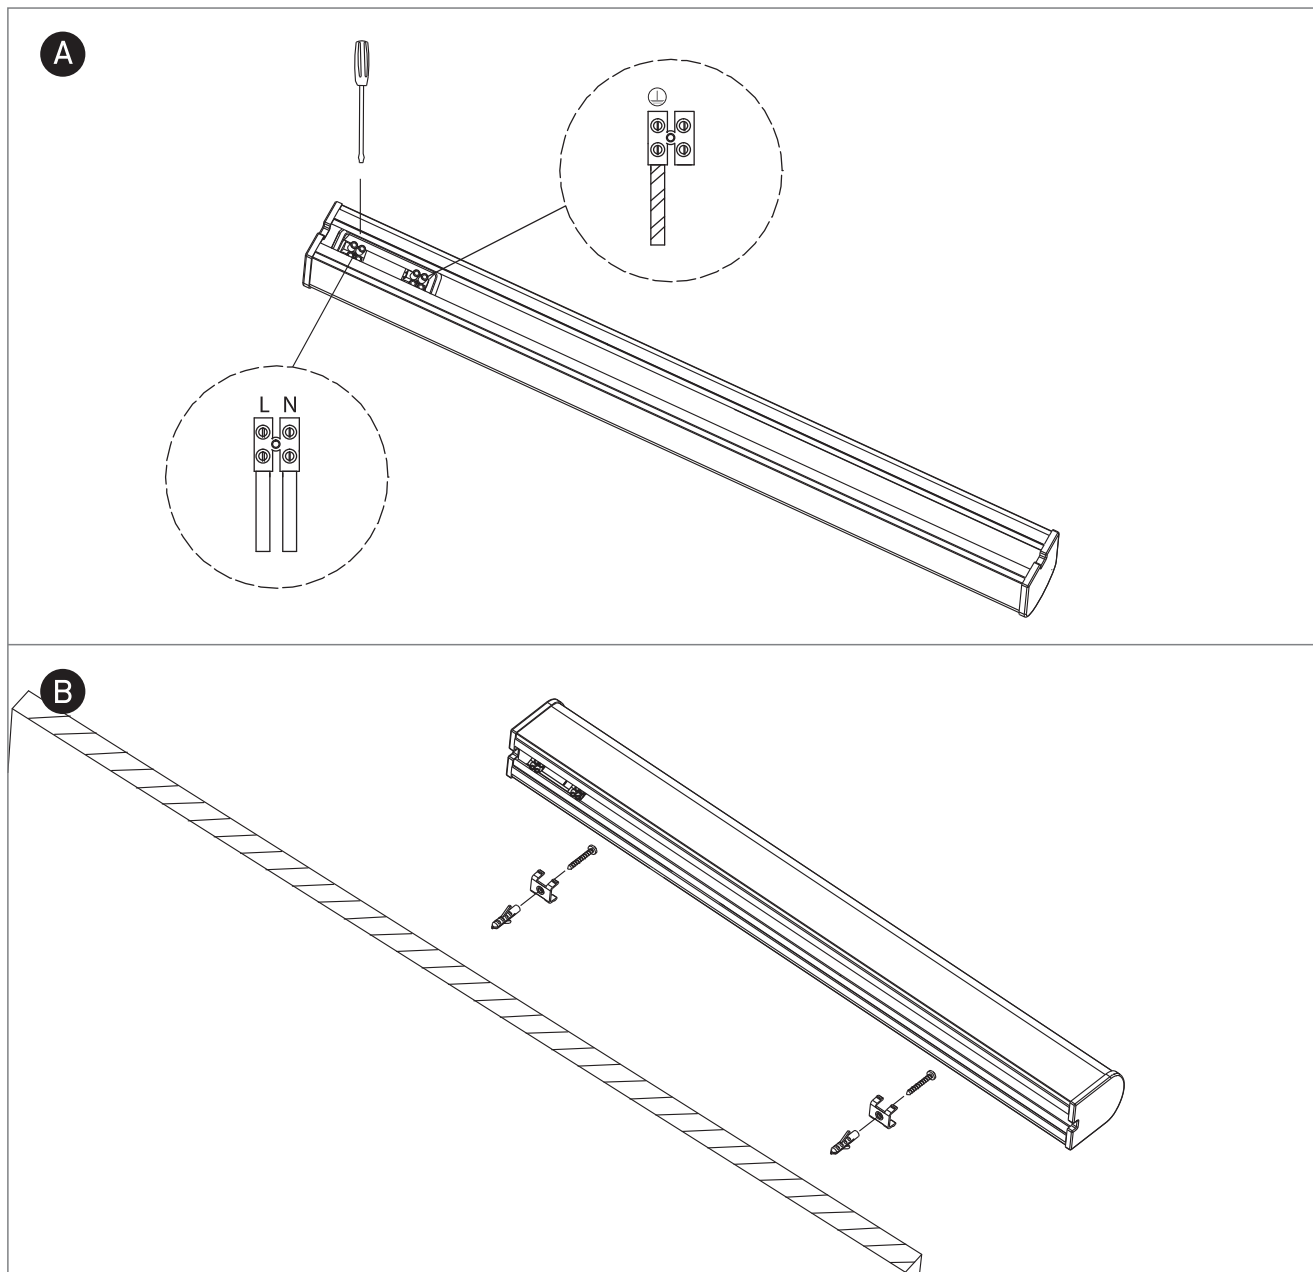

INSTALLATION MANUAL

38115C, 38120C

ecolight

80
CRI

Complete with driver.

38115C: 230V | SMD 2835 | 15W | IP44 | Aluminium + PC

38120C: 230V | SMD 2835 | 20W | IP44 | Aluminium + PC

one
LIGHT