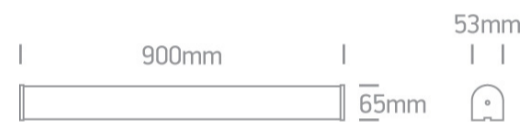

18 Bathroom>The Mirror LED Round Aluminium + PC

38120C/C

20W LED fitting ideal for installation above the bathroom mirror, IP44.

Supplied with non-dimmable LED driver.

Complies with standard EN60598-1 and any other specific standards.

Downloads

Dimensions

Gallery

Physical Specification

Item Group	18 Bathroom
Family	The Mirror LED Round Aluminium + PC
Order Code	38120C/C
Colour	Chrome
Material	Aluminium
Diffuser Material	PC
Shape	Rectangular

Length	900mm
Width	65mm
Height	53mm
Surface Wall	Yes
Indoor	Yes

Electrical Characteristics

Gear	Built In
Fitting + Driver	
Input Voltage	220-240V
50 Hz	Yes
60 Hz	Yes
Safety Class	
Power(Watts)	20W
IP Rating	IP44
Light Source	LED built in
Dimmable	No
F Mark	

Illumination Data

Colour Temperature	4000K
Lumen Output	1700lm
Light Efficiency	85lm/W
CRI	80
Illumination Diagram	

Packing Info

Box Length	92cm
Box Width	6cm
Box Height	7,5cm
Box Weight	0.930kg
Pcs/Carton	10
Barcode	5291889046257
HS Code	9405413990