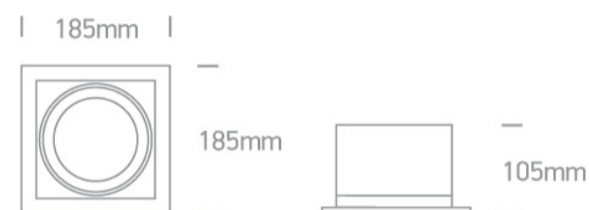

07 Downlights Adjustable LED>The COB Box Type Shop Range

51130/W/W

30W COB LED Recessed adjustable downlight, COB square range, IP20.

Supplied with non-dimmable LED driver.

Complies with standard EN60598-1 and any other specific standards.

Downloads

Dimensions

Gallery

Physical Specification

Item Group

07 Downlights Adjustable LED

Family

The COB Box Type Shop Range

Length

185mm

Width	185mm
Height	105mm
Cutout Hole Width	160mm
Cutout Hole Length	160mm
Recessed Ceiling	Yes
Depth Required	125mm
Indoor	Yes
Adjustable	2 Directions

Electrical Characteristics

Gear	External-Included
Fitting + Driver	
Input Voltage	220-240V
50 Hz	Yes
60 Hz	Yes
Safety Class	
Power(Watts)	30W
IP Rating	IP20
Light Source	LED built in
Dimmable	No
F Mark	

Illumination Data

Colour Temperature	3000K
Lumen Output	2700lm
Light Efficiency	90lm/W
CRI	90
Beam Angle	38°
Illumination Diagram	

Packing Info

Box Length	20,5cm
Box Width	20,5cm
Box Height	12,5cm

Box Weight	1,73Kg
Pcs/Carton	12
Barcode	5291889065647
HS Code	9405409900