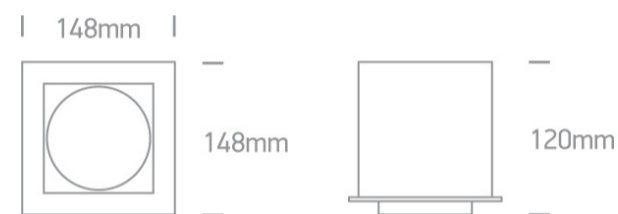

07 Downlights Adjustable LED>The Box Type Shop Range

51125/G/C

25W COB LED Recessed adjustable downlight, shop range, IP20.

Supplied with non-dimmable LED driver.

Complies with standard EN60598-1 and any other specific standards.

Downloads

Dimensions

Gallery

Physical Specification

Item Group

07 Downlights Adjustable LED

Family

The Box Type Shop Range

Length

148mm

Width	148mm
Height	120mm
Cutout Hole Width	130mm
Cutout Hole Length	130mm
Recessed Ceiling	Yes
Depth Required	160mm
Indoor	Yes
Adjustable	2 Directions

Electrical Characteristics

Gear	External-Included
Fitting + Driver	
Input Voltage	100-240V
50 Hz	Yes
60 Hz	Yes
Safety Class	
Power(Watts)	25W
IP Rating	IP20
Light Source	LED built in
Dimmable	No
F Mark	