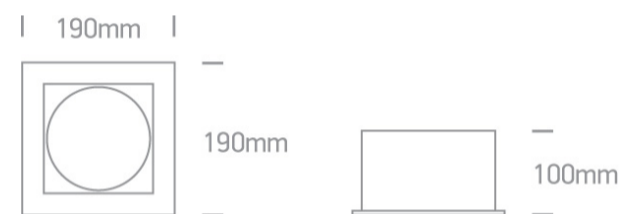

Dimensions