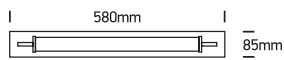

## 38118K

**ecolight**

230V | SMD 2835 | 18W | IP44 | Aluminium + glass

80  
CRI

Complete with 700mA driver.