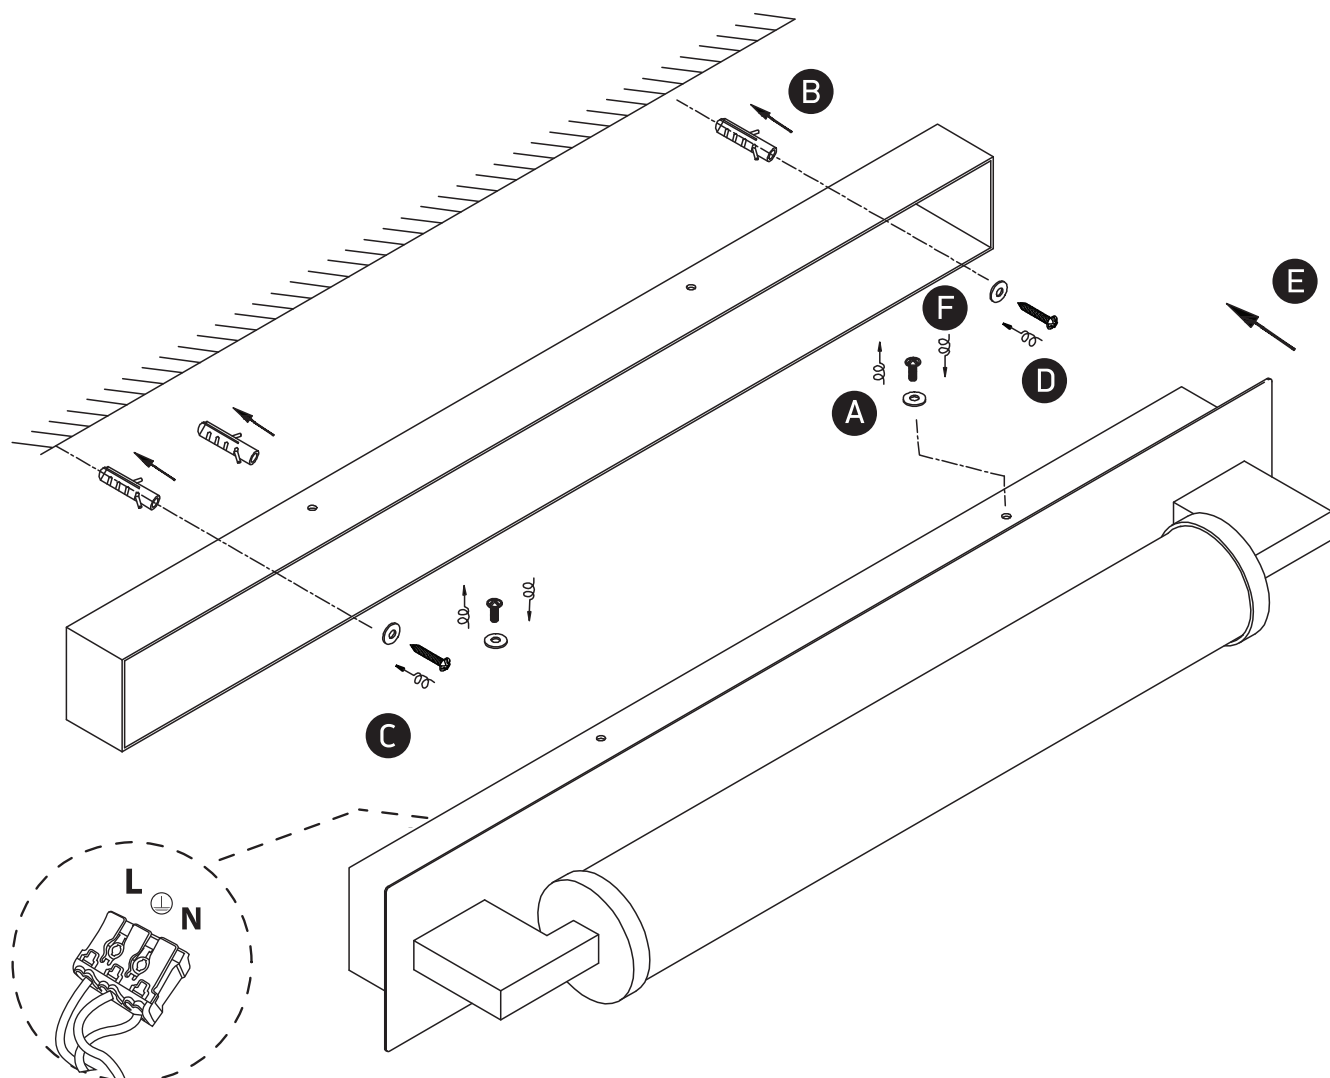

## 38118K

**ecolight**

230V | SMD 2835 | 18W | IP44 | Aluminium + glass

80  
CRI

Complete with 700mA driver.