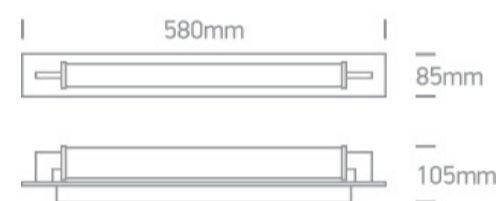

16 Bathroom &amp; Mirror&gt;Classic Mirror Lights

38118K/C/C

18W LED fitting ideal for installation above the bathroom mirror, IP44.

Supplied with non-dimmable LED driver.

Complies with standard EN60598-1 and any other specific standards.

## Dimensions

## Physical Specification

Item Group	16 Bathroom & Mirror
Family	Classic Mirror Lights
Order Code	38118K/C/C
Colour	Chrome
Material	Aluminium
Diffuser Material	Glass
Shape	Rectangular
Length	580mm
Width	85mm
Height	105mm
Surface Wall	Yes
Indoor	Yes