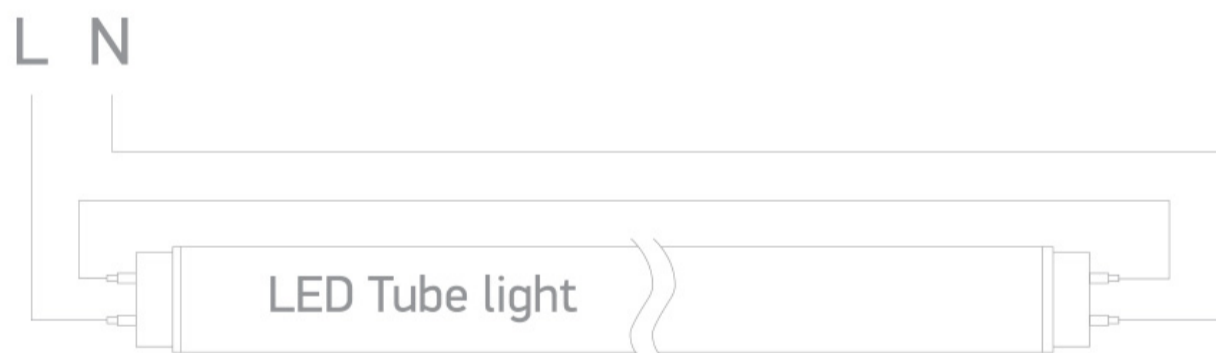

21 Industrial & Floodlights>The IP65 Range For T8 LED Tubes PC + PC

38118E

T8 LED Tubes IP65 Range

Only suitable for T8 LED tubes

Complies with standard EN60598-1 and any other specific standards.

Downloads

Dimensions

Wiring Diagram

Physical Specification

Item Group

21 Industrial & Floodlights

Family

The IP65 Range For T8 LED Tubes PC + PC

Order Code

38118E

Colour

Grey

Material

PC

Diffuser Material	PC
Shape	Circular
Height	655mm
Diameter	80mm
Surface Ceiling	Yes
Surface Wall	Yes
Indoor	Yes
Outdoor	Yes
Adjustable	No
IK Rating	8

Illumination Data

Illumination Diagram