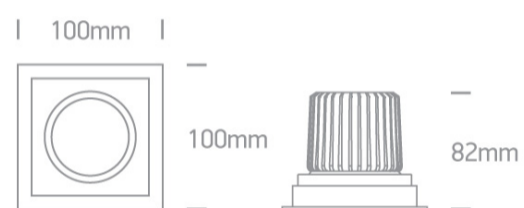

## 51112E/W/EW

12W LED Dark Light Recessed adjustable spot, IP20.

Requires 700mA driver.

Complies with standard EN60598-1 and any other specific standards.

### Dimensions

## Physical Specification

Item Group	04 Recessed Spots Adjustable LED
Family	The COB Shop & Hotel Range
Order Code	51112E/W/EW
Colour	White
Material	Die Cast
Shape	Rectangular
Length	100mm
Width	100mm
Height	82mm
Cutout Hole Width	90mm
Cutout Hole Length	90mm
Recessed Ceiling	Yes
Depth Required	105mm
Indoor	Yes
Adjustable	2 Directions