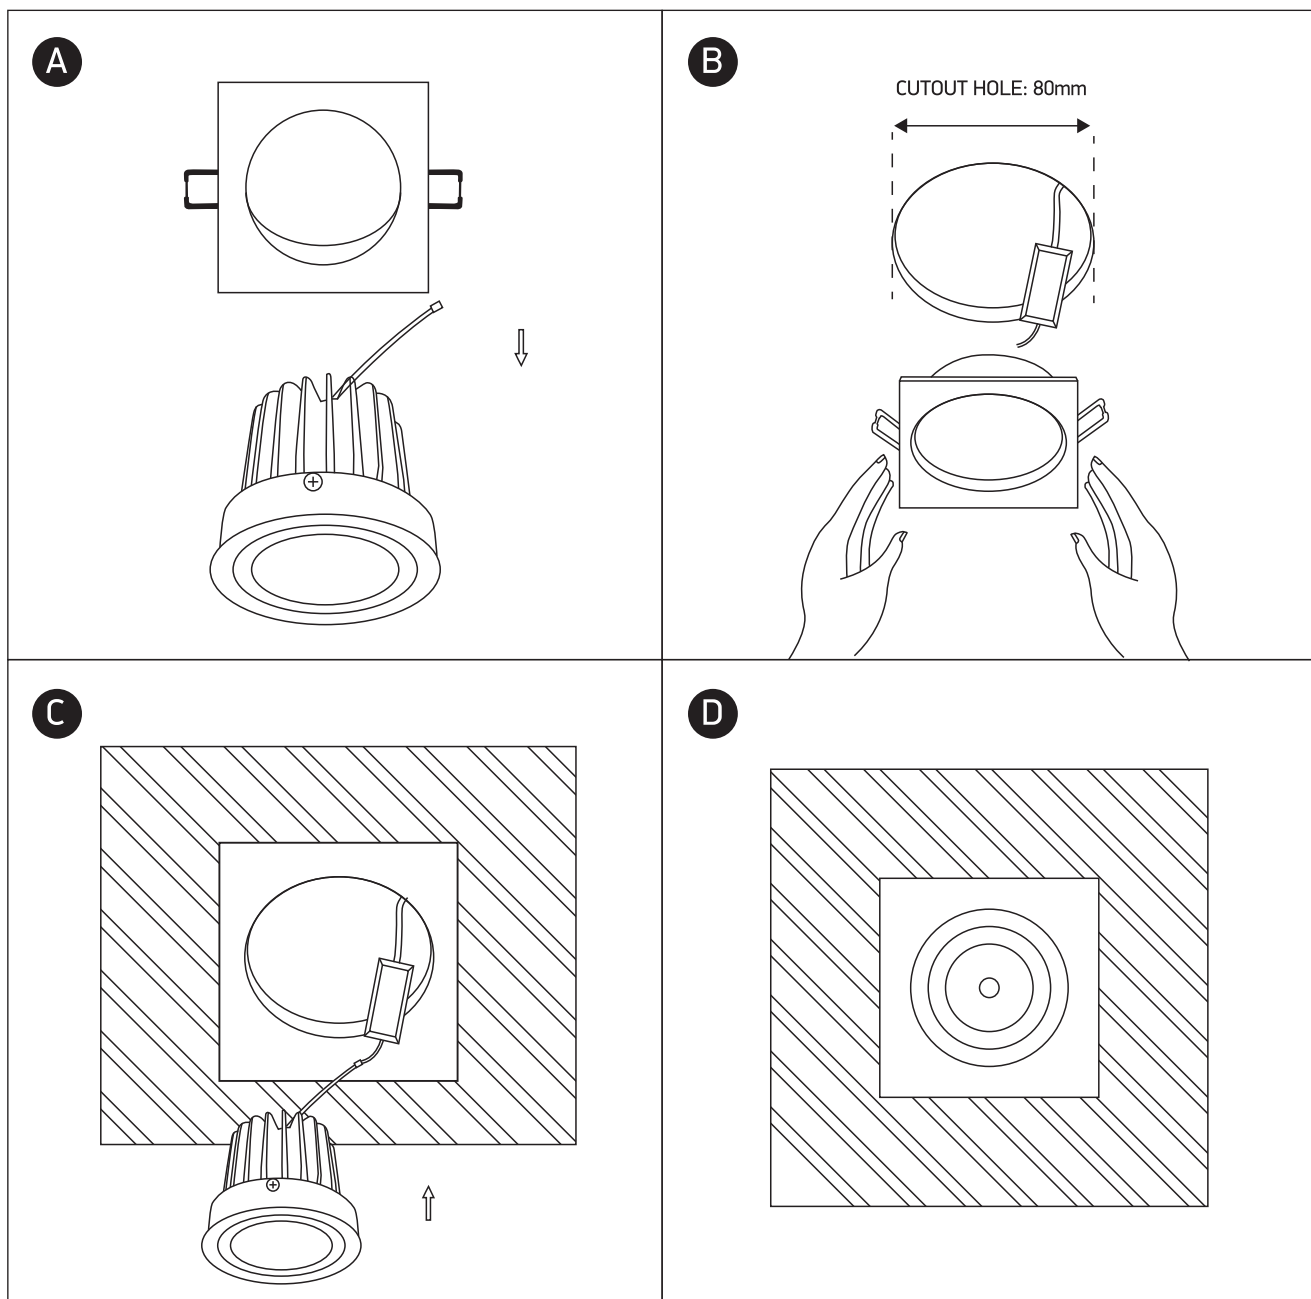

# INSTALLATION MANUAL

51112

**ecolight**

Ra&gt;80

700mA | 12W | IP20 | Aluminium

Requires 700mA driver.

**one**  
LIGHT