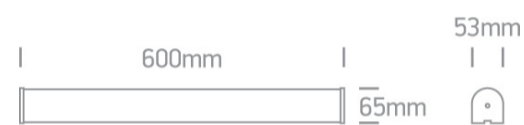

16 Bathroom & Mirror>The Mirror LED Round Aluminium + PC

38115C/W

15W LED fitting ideal for installation above the bathroom mirror, IP44.

Supplied with non-dimmable LED driver.

Complies with standard EN60598-1 and any other specific standards.

Downloads

Dimensions

Gallery

Physical Specification

Item Group	16 Bathroom & Mirror
Family	The Mirror LED Round Aluminium + PC
Order Code	38115C/W
Colour	Chrome
Material	Aluminium
Diffuser Material	PC
Shape	Rectangular

Length	600mm
Width	65mm
Height	53mm
Surface Wall	Yes
Indoor	Yes

Electrical Characteristics

Gear	Built In
Fitting + Driver	
Input Voltage	220-240V
50 Hz	Yes
60 Hz	Yes
Safety Class	
Power(Watts)	15W
IP Rating	IP44
Light Source	LED built in
Dimmable	No
F Mark	

Illumination Data

Colour Temperature	3000K
Lumen Output	1300lm
Light Efficiency	86,67lm/W
CRI	80
Illumination Diagram	

Packing Info

Box Length	62cm
Box Width	6cm
Box Height	7,5cm
Box Weight	0,7kg
Pcs/Carton	10
Barcode	5291889055808
HS Code	9405409900