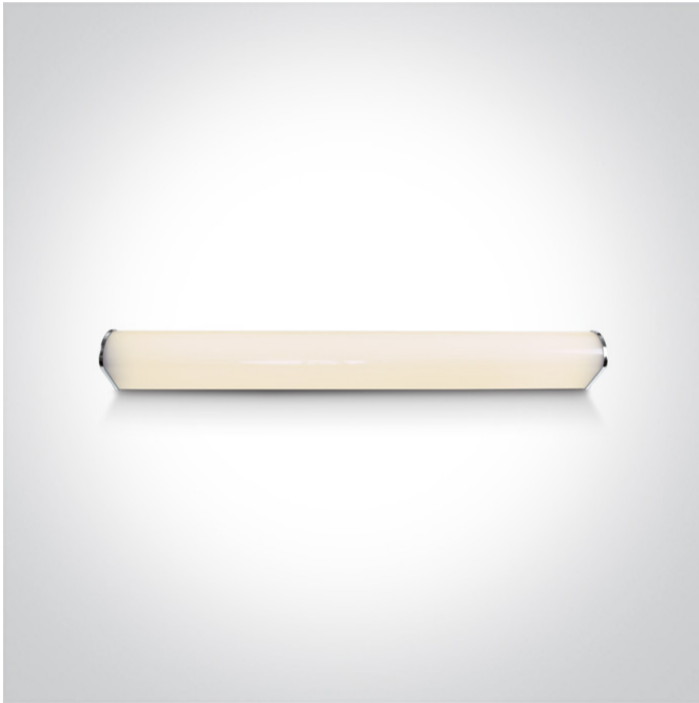

16 Bathroom & Mirror>The Mirror LED Round Aluminium + PC

38115C/W

15W LED fitting ideal for installation above the bathroom mirror, IP44.

Supplied with non-dimmable LED driver.

Complies with standard EN60598-1 and any other specific standards.

Downloads

Dimensions

Gallery

Physical Specification

Item Group	16 Bathroom & Mirror
Family	The Mirror LED Round Aluminium + PC
Order Code	38115C/W
Colour	Chrome
Material	Aluminium
Diffuser Material	PC
Shape	Rectangular

Length	600mm
Width	65mm
Height	53mm
Surface Wall	Yes
Indoor	Yes

Electrical Characteristics

Gear	Built In
Fitting + Driver	
Input Voltage	220-240V
50 Hz	Yes
60 Hz	Yes
Safety Class	
Power(Watts)	15W
IP Rating	IP44
Light Source	LED built in
Dimmable	No
F Mark	