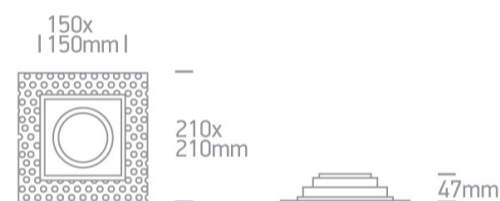

05 Downlights&gt;The R111 Trimless Shop Range Die cast

51110ATR/W

Recessed adjustable R111 trimless shop range with GU10 lampholder.

Complies with standard EN60598-1 and any other specific standards.

## Dimensions

White

Material

Die Cast

Shape

Rectangular

Length

210mm

Width	210mm
Height	47mm
Cutout Hole Width	170mm
Cutout Hole Length	170mm
Recessed Ceiling	Yes
Depth Required	150mm
Indoor	Yes
Adjustable	2 Directions

## Packing Info

Box Length	21,5cm
Box Width	21,5cm
Box Height	7cm
Box Weight	0,75Kg
Pcs/Carton	10
Carton Length	45cm
Carton Width	23cm
Carton Height	38cm
Carton Weight	7,7Kg
Barcode	5291889057222
HS Code	9405409900