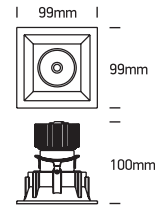

INSTALLATION MANUAL

51110C

ecolight

DARK
LIGHT

CE

RoHS
COMPLIANT

100%
RECYCLED

230V | 10W | IP20 | Die cast | Adjustable

Complete with driver.

80
CRI

85x
85mm

120mm

one
LIGHT

A

CUTOUT HOLE: 85x85mm

B