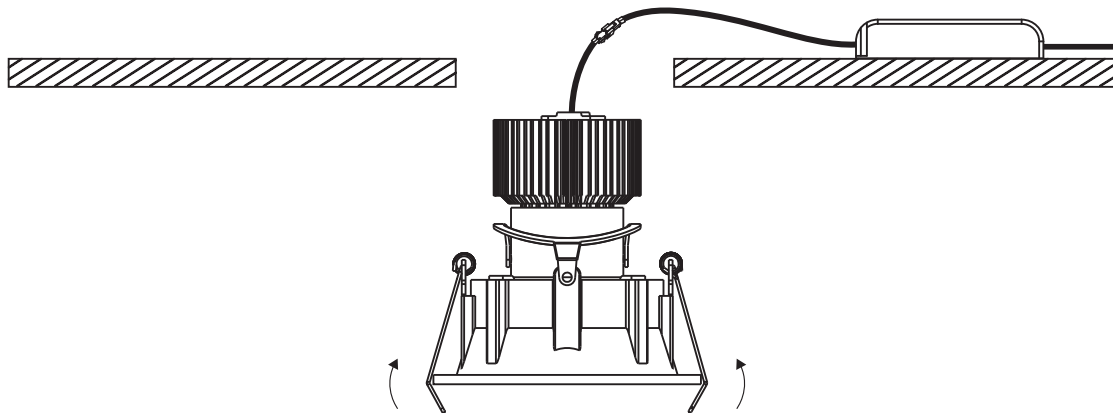

INSTALLATION MANUAL

51110C

ecolight

DARK
LIGHT

CE

RoHS
COMPLIANT

100%
RECYCLED

230V | 10W | IP20 | Die cast | Adjustable

Complete with driver.

80
CRI

85x
85mm

120mm

one
LIGHT

A

CUTOUT HOLE: 85x85mm

B