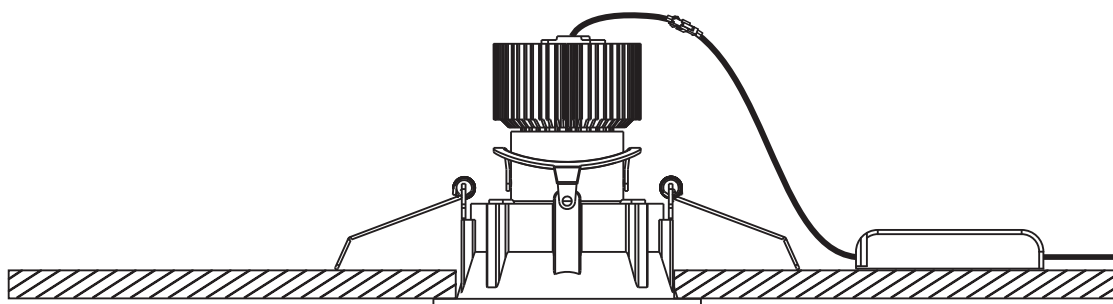

INSTALLATION MANUAL

51110C

ecolight

DARK
LIGHT

CE

RoHS
COMPLIANT

100%
RECYCLED

230V | 10W | IP20 | Die cast | Adjustable

Complete with driver.

80
CRI

85x
85mm

120mm

one
LIGHT

A

CUTOUT HOLE: 85x85mm

B

C

Warnings:

1. Make sure that the product is installed properly before connecting to electricity.
2. Do not cover the fitting.
3. Maintenance and installation should only be carried out by a professional electrician.