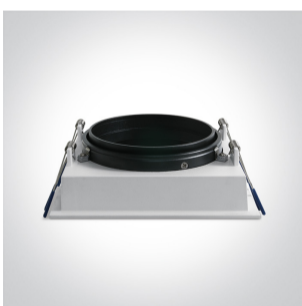

Gallery

Physical Specification

Item Group

05 Downlights

Family

The R111 Dark Light Shop Range Die cast

Order Code

51110AD/B

Colour

Black

Material

Die Cast

Shape

Rectangular

Length

170mm