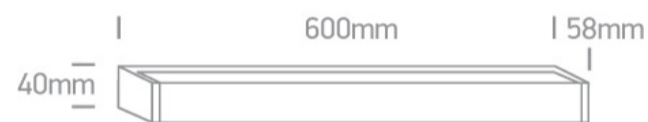

18 Bathroom&gt;The Mirror LED Square Aluminium + PC

**38114M/W**

15W LED fitting ideal for installation above the bathroom mirror, IP44.

Supplied with non-dimmable LED driver.

Complies with standard EN60598-1 and any other specific standards.

## Dimensions

## Physical Specification

Item Group	18 Bathroom
Family	The Mirror LED Square Aluminium + PC
Order Code	38114M/W
Colour	Chrome
Material	Aluminium
Diffuser Material	PC
Shape	Rectangular
Length	600mm
Width	40mm
Height	58mm
Surface Wall	Yes
Indoor	Yes