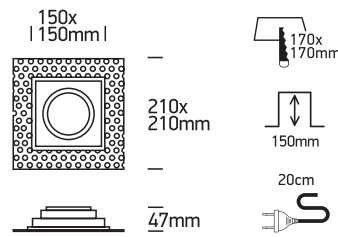

INSTALLATION MANUAL

51110ATR

100-240V | R111 | GU10 | 75W | IP20 | Trimless | Die cast | Adjustable

Warnings:

1. Make sure that the product is installed properly before connecting to electricity.
2. Do not cover the fitting.
3. Maintenance and installation should only be carried out by a professional electrician.