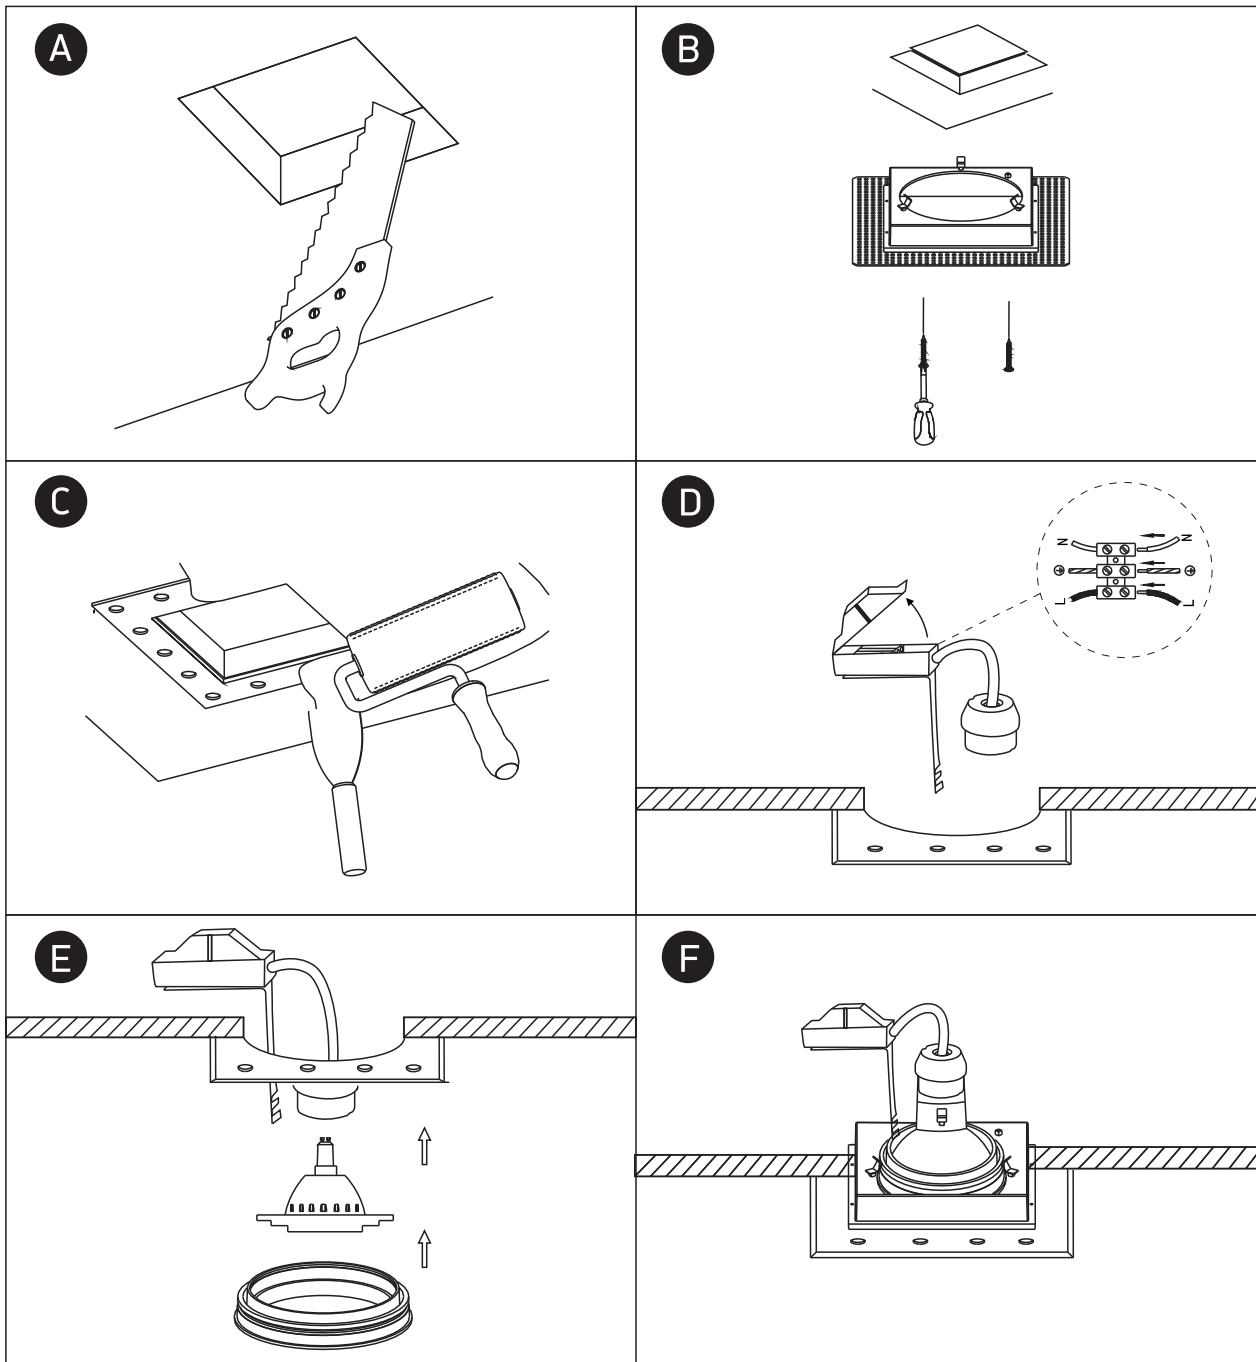

INSTALLATION MANUAL

51110ATR

100-240V | R111 | GU10 | 75W | IP20 | Trimless | Die cast | Adjustable

Warnings:

1. Make sure that the product is installed properly before connecting to electricity.
2. Do not cover the fitting.
3. Maintenance and installation should only be carried out by a professional electrician.