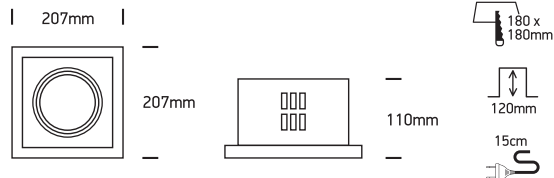

INSTALLATION MANUAL

51110

12V | AR111 | G53 | 50W | IP20 | Die cast | Adjustable

Warnings:

1. Make sure that the product is installed properly before connecting to electricity.
2. Do not cover the fitting.
3. Maintenance and installation should only be carried out by a professional electrician.