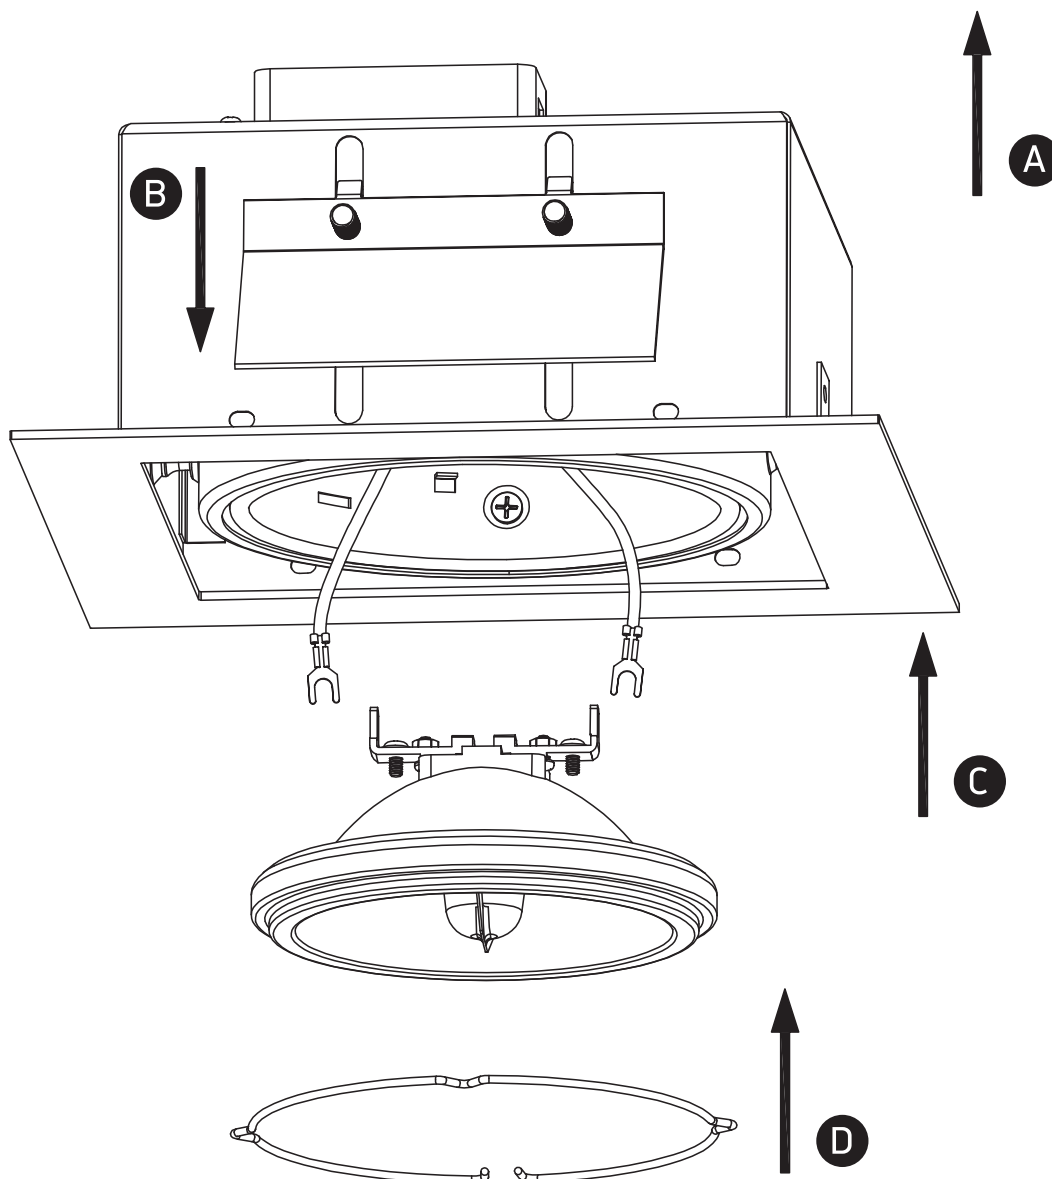

INSTALLATION MANUAL

51110

12V | AR111 | G53 | 50W | IP20 | Die cast | Adjustable

Warnings:

1. Make sure that the product is installed properly before connecting to electricity.
2. Do not cover the fitting.
3. Maintenance and installation should only be carried out by a professional electrician.