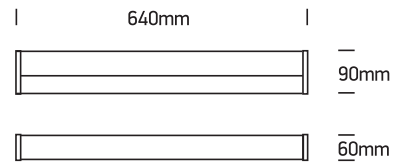

INSTALLATION MANUAL

38114DE

100-240V | T8 | IP44 | Die cast + acrylic

Warnings:

1. Make sure that the product is installed properly before connecting to electricity.
2. Do not cover the fitting.
3. Maintenance and installation should only be carried out by a professional electrician.