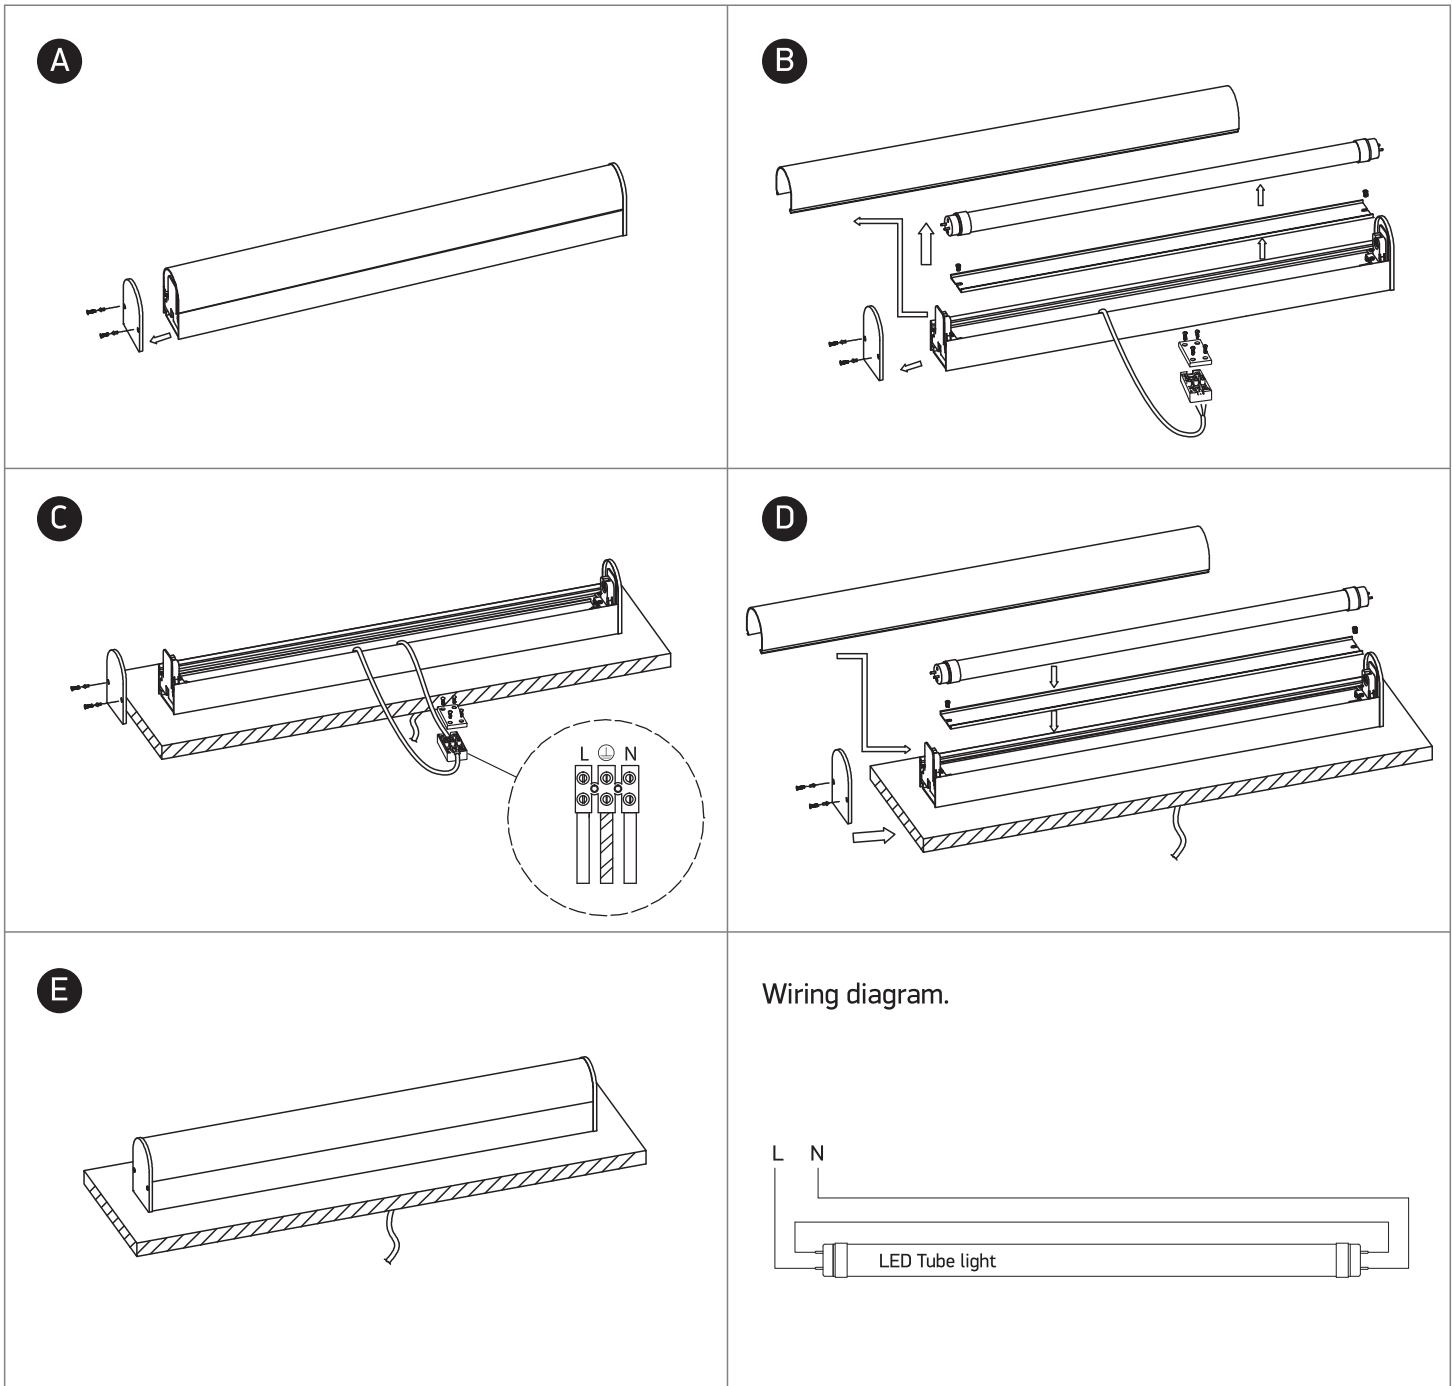

INSTALLATION MANUAL

38114DE

100-240V | T8 | IP44 | Die cast + acrylic

Warnings:

1. Make sure that the product is installed properly before connecting to electricity.
2. Do not cover the fitting.
3. Maintenance and installation should only be carried out by a professional electrician.