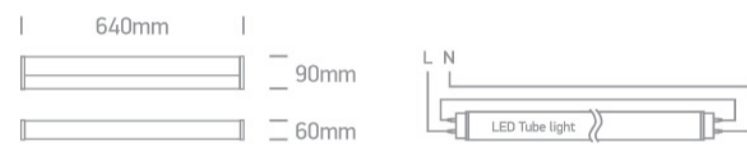

16 Bathroom & Mirror>The Mirror 60cm Range For T8 LED Tubes

38114DE/C

Mirror Light for 60cm T8 LED Tubes IP44.

Complies with standard EN60598-1 and any other specific standards.

Downloads

Dimensions

Gallery

Physical Specification

Item Group

16 Bathroom & Mirror

Family

The Mirror 60cm Range For T8 LED Tubes

Order Code

38114DE/C

Colour

Chrome

Material

Die Cast

Diffuser Material

Acrylic

Shape

Circular

Height	640mm
Diameter	60mm
Surface Wall	Yes
Indoor	Yes

Illumination Data

Illumination Diagram

Packing Info

Box Length	64,5cm
Box Width	9cm
Box Height	13cm
Box Weight	1,3kg
Pcs/Carton	6
Barcode	5291889039037
HS Code	9405409900

Energy Label

Certification & Warranty