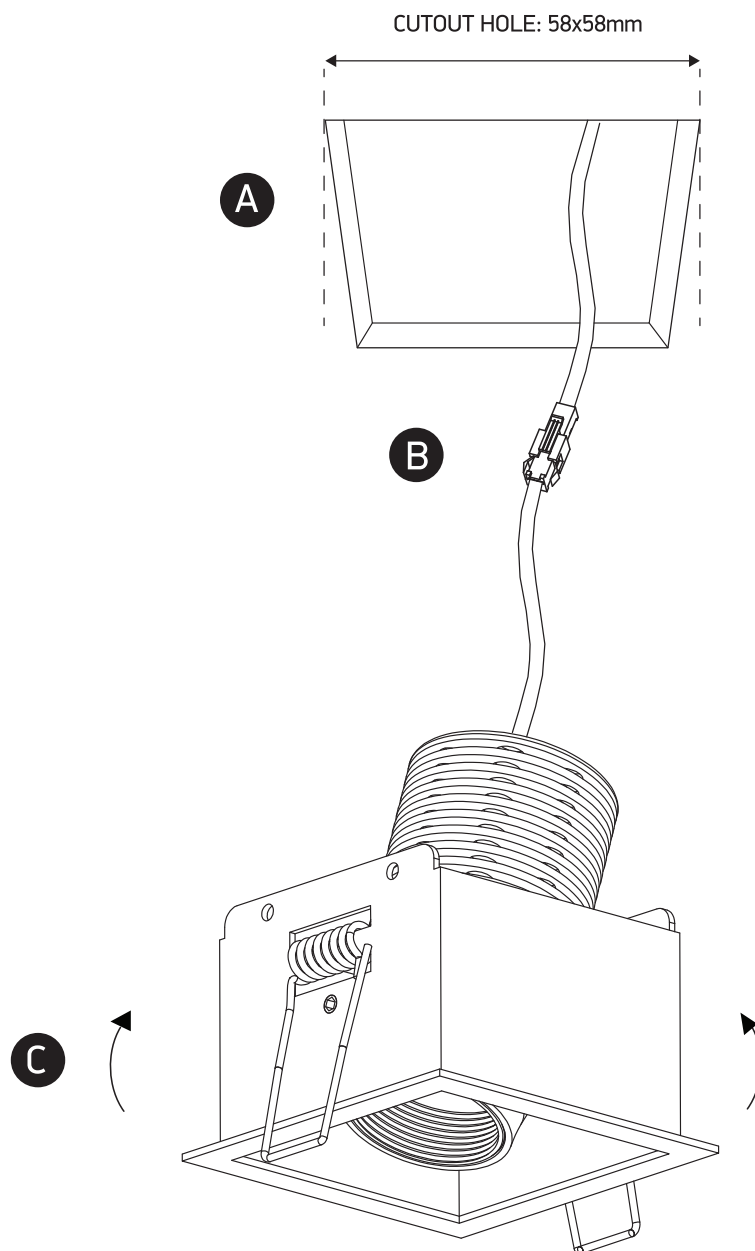

INSTALLATION MANUAL

51106M

ecolight

90
CRI

350mA | COB LED | 6W | IP20 | Die cast | Adjustable
Requires 350mA driver.

one
LIGHT

Warnings:

1. Make sure that the product is installed properly before connecting to electricity.
2. Do not cover the fitting.
3. Maintenance and installation should only be carried out by a professional electrician.