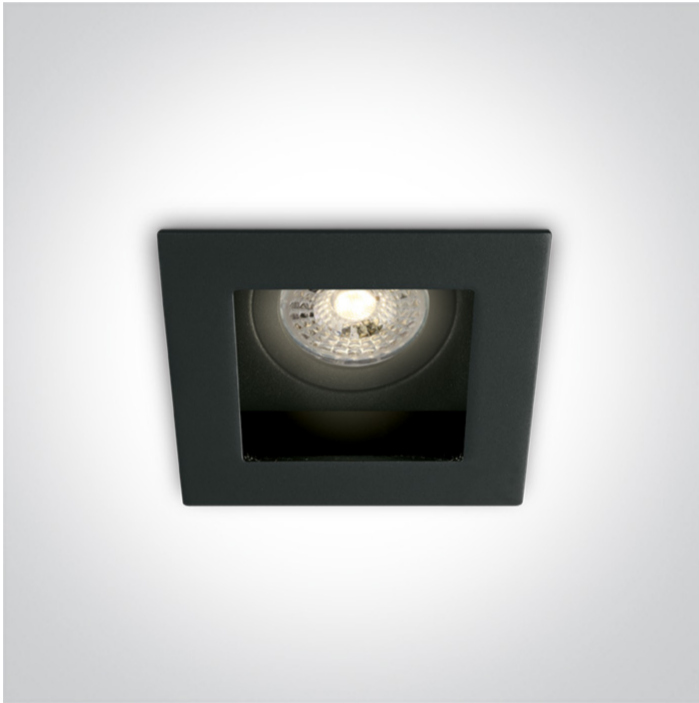

03 Recessed Spots Adjustable>The Dark Light Range Metal

51105TA/B

Dark Light Recessed Square adjustable MR16 Swivel spot with GU10 lampholder.

Complies with standard EN60598-1 and any other specific standards.

Downloads

Dimensions

Gallery

Physical Specification

Item Group

03 Recessed Spots Adjustable

Family

The Dark Light Range Metal

Order Code

51105TA/B

Colour

Black

Material

Metal

Shape

Rectangular

Length

96mm

Width	96mm
Height	70mm
Cutout Hole Width	80mm
Cutout Hole Length	80mm
Recessed Ceiling	Yes
Depth Required	150mm
Indoor	Yes
Adjustable	1 Direction

Electrical Characteristics

Gear	No
Fitting + Driver	
Input Voltage	100-240V
50 Hz	Yes
60 Hz	Yes
Safety Class	
Power(Watts)	10W
IP Rating	IP20
Light Source	Replaceable lamp
Lamp Holder	GU10
Number of Lamps	1
Dimmable	N/A
Cable Length	15cm
F Mark	