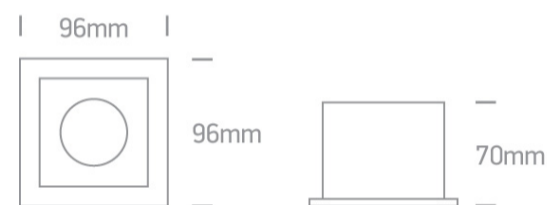

03 Recessed Spots Adjustable>The Dark Light Range Metal

51105TA/B

Dark Light Recessed Square adjustable MR16 Swivel spot with GU10 lampholder.

Complies with standard EN60598-1 and any other specific standards.

Downloads

Dimensions

Gallery

Physical Specification

Item Group

03 Recessed Spots Adjustable

Family

The Dark Light Range Metal

Length

96mm

Width	96mm
Height	70mm
Cutout Hole Width	80mm
Cutout Hole Length	80mm
Recessed Ceiling	Yes
Depth Required	150mm
Indoor	Yes
Adjustable	1 Direction

Electrical Characteristics

Gear	No
Fitting + Driver	
Input Voltage	100-240V
50 Hz	Yes
60 Hz	Yes
Safety Class	
Power(Watts)	10W
IP Rating	IP20
Light Source	Replaceable lamp
Lamp Holder	GU10
Number of Lamps	1
Dimmable	N/A
Cable Length	15cm
F Mark	

Illumination Data

Illumination Diagram	
Dark Light	Yes

Box Length	10,5cm
Box Width	10,5cm
Box Height	9,5cm
Box Weight	0,340kg
Pcs/Carton	36
Barcode	5291889052562
HS Code	9405409900

Certification & Warranty