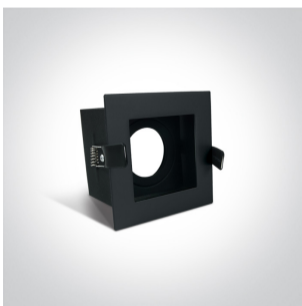

03 Recessed Spots Adjustable>The Dark Light Range Metal

51105TA/B

Dark Light Recessed Square adjustable MR16 Swivel spot with GU10 lampholder.

Complies with standard EN60598-1 and any other specific standards.

Downloads

Dimensions

Gallery

Physical Specification

Item Group

03 Recessed Spots Adjustable

Family

The Dark Light Range Metal

Order Code

51105TA/B

Colour

Black

Material

Metal

Shape

Rectangular

Length

96mm

Width	96mm
Height	70mm
Cutout Hole Width	80mm
Cutout Hole Length	80mm
Recessed Ceiling	Yes
Depth Required	150mm
Indoor	Yes
Adjustable	1 Direction

Electrical Characteristics

Gear	No
Fitting + Driver	
Input Voltage	100-240V
50 Hz	Yes
60 Hz	Yes
Safety Class	
Power(Watts)	10W
IP Rating	IP20
Light Source	Replaceable lamp
Lamp Holder	GU10
Number of Lamps	1
Dimmable	N/A
Cable Length	15cm
F Mark	