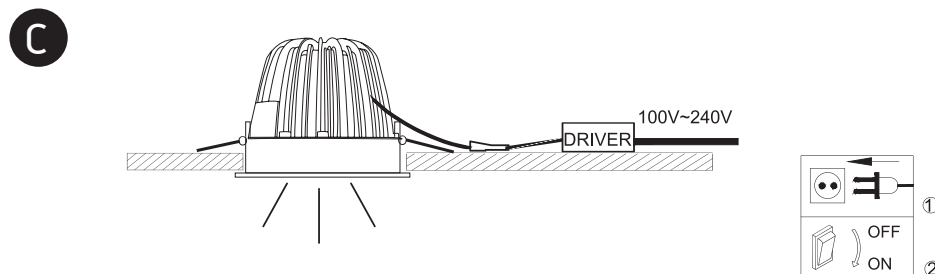

## 51106A

ecoLED

100-240V | 6W | IP20 | Aluminium | Adjustable

Complete with LED driver