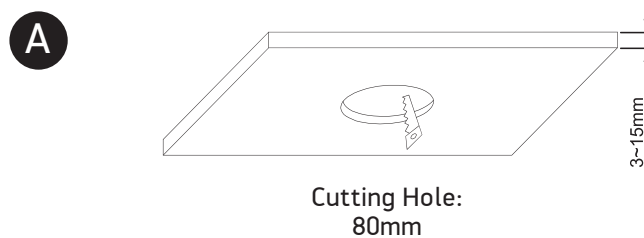

## 51106A

ecoLED

100-240V | 6W | IP20 | Aluminium | Adjustable

Complete with LED driver