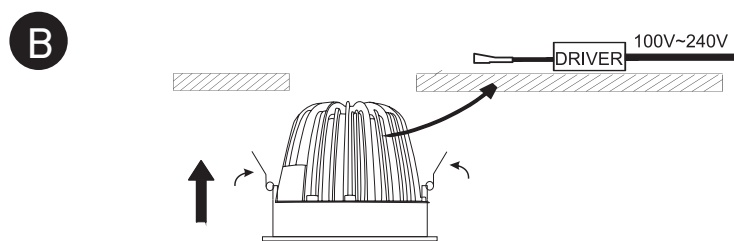

## 51106A

ecoLED

100-240V | 6W | IP20 | Aluminium | Adjustable

Complete with LED driver