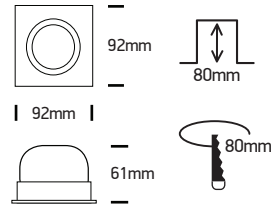

## 51106A

ecoLED

100-240V | 6W | IP20 | Aluminium | Adjustable

Complete with LED driver