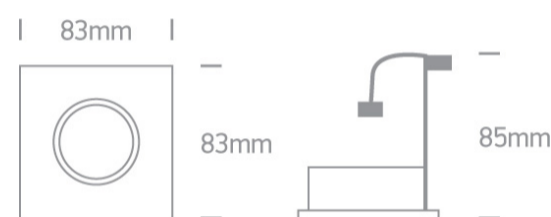

03 Recessed Spots Adjustable>The Classic Square GU10 Die cast

51105GA/W

Recessed adjustable MR16 spot with GU10 lamp holder.

Supplied with GU10 lamp.

Complies with standard EN60598-1 and any other specific standards.

Downloads

Dimensions

Gallery

Physical Specification

Item Group

03 Recessed Spots Adjustable

Family

The Classic Square GU10 Die cast

Length

83mm

Width	83mm
Height	85mm
Cutout Hole Diameter	73mm
Recessed Ceiling	Yes
Depth Required	100mm
Indoor	Yes
Adjustable	1 Direction

Electrical Characteristics

Gear	No
------	----

Fitting + Driver

Input Voltage	220-240V
50 Hz	Yes
60 Hz	Yes
Safety Class	
Power(Watts)	50W
IP Rating	IP20
Light Source	Replaceable lamp
Lamp Holder	GU10
Number of Lamps	1
Dimmable	N/A
Cable Length	15cm
F Mark	

Illumination Data

Illumination Diagram	
----------------------	---

Packing Info

Box Length	10cm
------------	------

Box Width	10cm
Box Height	7cm
Box Weight	0,192kg
Pcs/Carton	50
Barcode	5291889025603
HS Code	9405409900