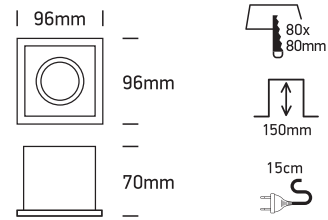

INSTALLATION MANUAL

51105TA

100-240V | MR16 | GU10 | 10W | IP20 | Adjustable | Metal

one
LIGHT
**Warnings:**

1. Make sure that the product is installed properly before connecting to electricity.
2. Do not cover the fitting.
3. Maintenance and installation should only be carried out by a professional electrician.