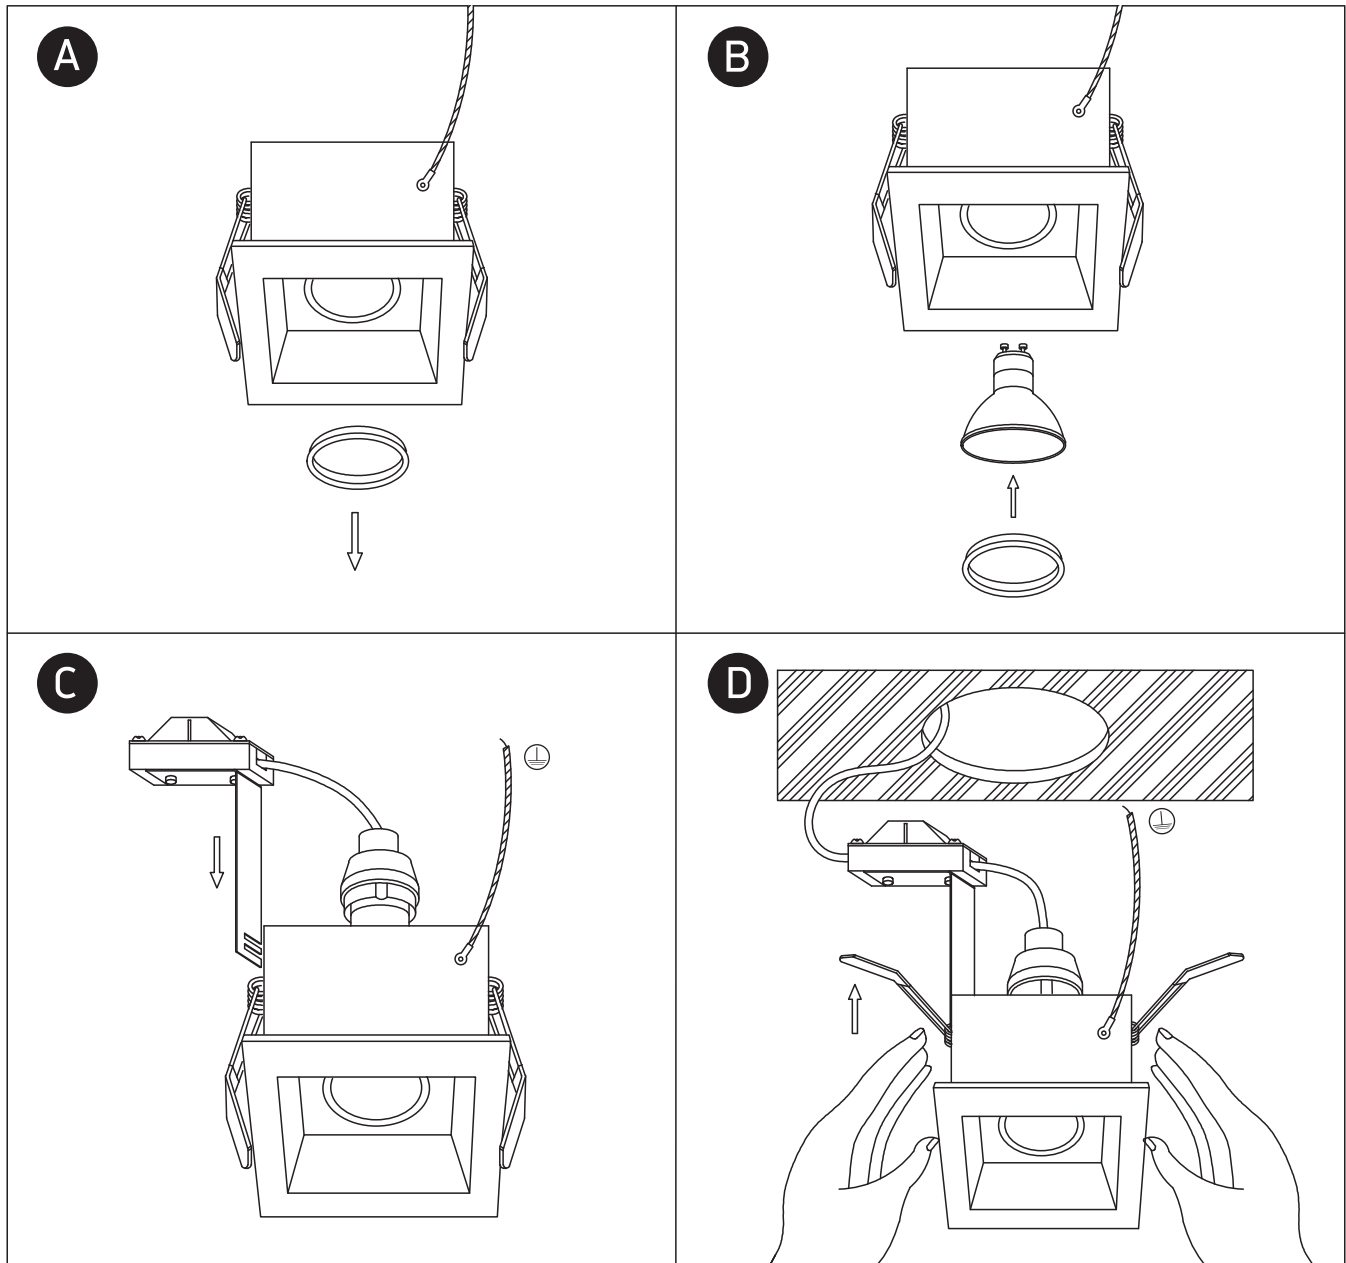

INSTALLATION MANUAL

51105TA

100-240V | MR16 | GU10 | 10W | IP20 | Adjustable | Metal

one
LIGHT
**Warnings:**

1. Make sure that the product is installed properly before connecting to electricity.
2. Do not cover the fitting.
3. Maintenance and installation should only be carried out by a professional electrician.