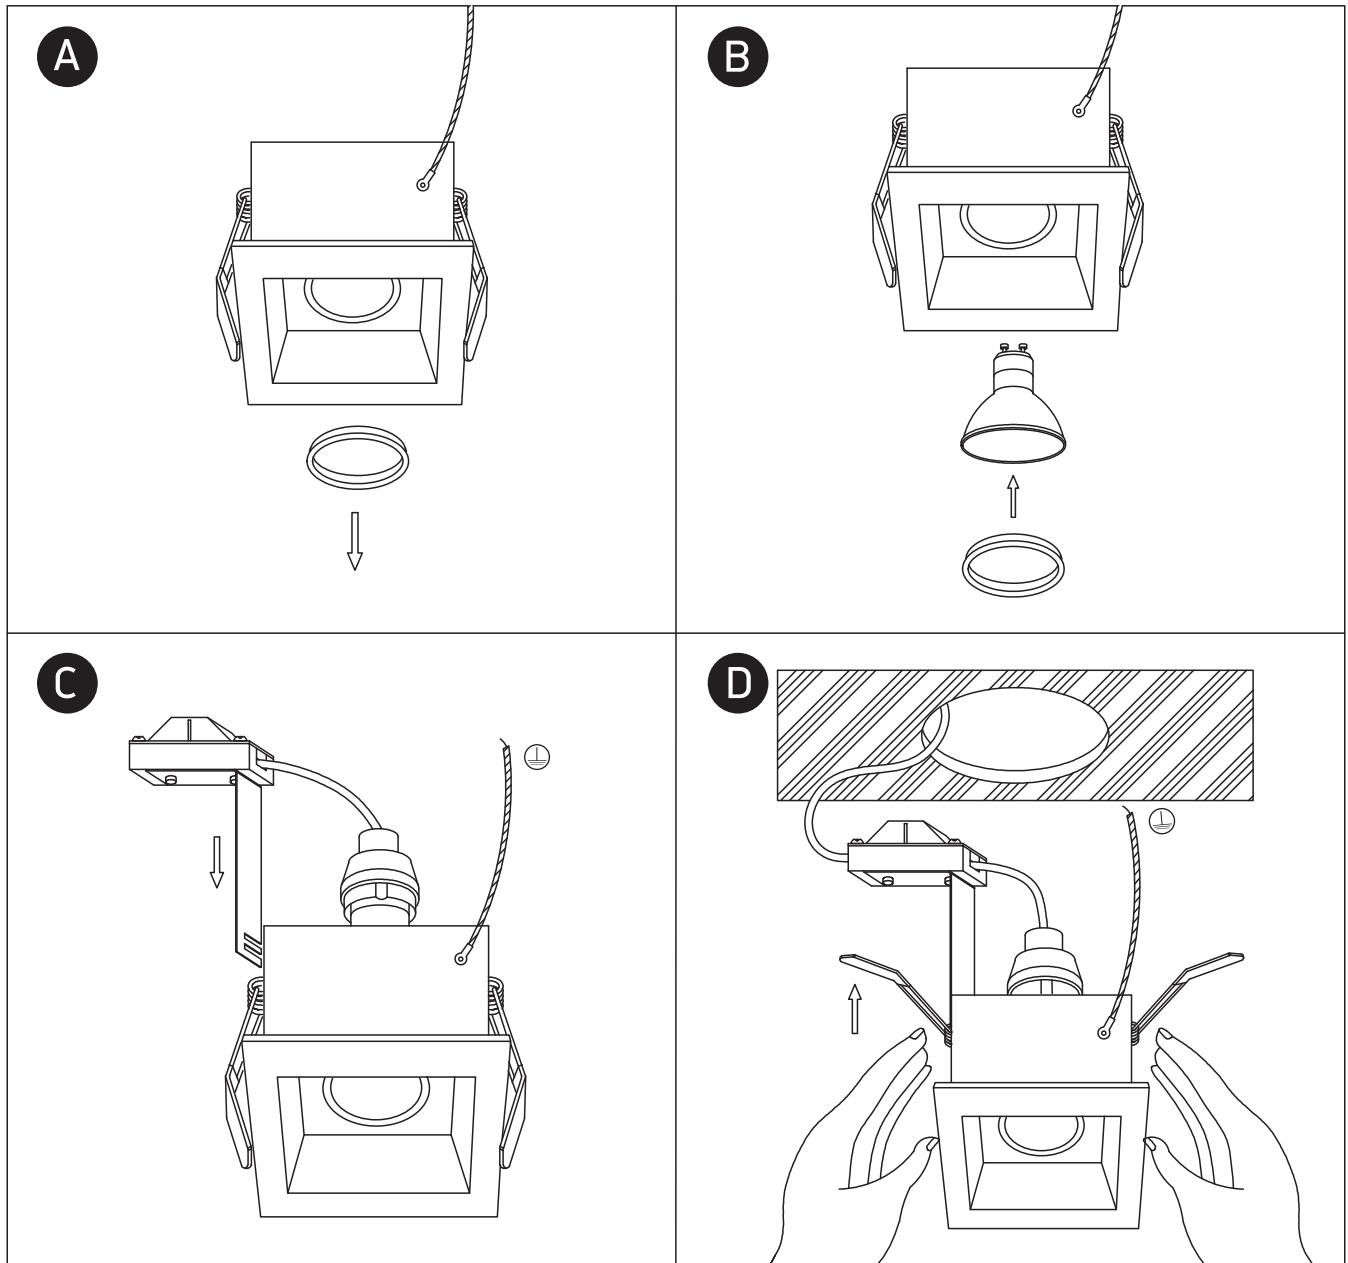

INSTALLATION MANUAL

51105TA

100-240V | MR16 | GU10 | 10W | IP20 | Adjustable | Metal

one
LIGHT

Warnings:

1. Make sure that the product is installed properly before connecting to electricity.
2. Do not cover the fitting.
3. Maintenance and installation should only be carried out by a professional electrician.