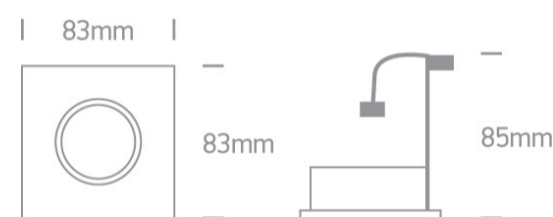

03 Recessed Spots Adjustable>The Classic Square GU10 Die cast

51105GA/W

Recessed adjustable MR16 spot with GU10 lamp holder.

Supplied with GU10 lamp.

Complies with standard EN60598-1 and any other specific standards.

Downloads

Dimensions

Gallery

Physical Specification

Item Group

03 Recessed Spots Adjustable

Family

The Classic Square GU10 Die cast

Length

83mm

Width	83mm
Height	85mm
Cutout Hole Diameter	73mm
Recessed Ceiling	Yes
Depth Required	100mm
Indoor	Yes
Adjustable	1 Direction

Electrical Characteristics

Gear	No
------	----

Fitting + Driver

Input Voltage	220-240V
50 Hz	Yes
60 Hz	Yes
Safety Class	
Power(Watts)	50W
IP Rating	IP20
Light Source	Replaceable lamp
Lamp Holder	GU10
Number of Lamps	1
Dimmable	N/A
Cable Length	15cm
F Mark	

Illumination Data

Illumination Diagram	
----------------------	---

Packing Info

Box Length	10cm
------------	------

Box Width	10cm
Box Height	7cm
Box Weight	0,192kg
Pcs/Carton	50
Barcode	5291889025603
HS Code	9405409900