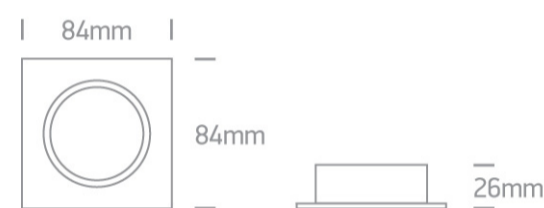

03 Recessed Spots Adjustable>The Square Clip In Range Aluminium

51105B1/AL

Semi Dark Light Tube Range Recessed adjustable MR16 spot with GU10 lampholder.

Complies with standard EN60598-1 and any other specific standards.

Downloads

Dimensions

Physical Specification

Item Group	03 Recessed Spots Adjustable
Family	The Square Clip In Range Aluminium
Order Code	51105B1/AL
Colour	Aluminium
Material	Aluminium
Shape	Rectangular
Length	84mm
Width	84mm
Height	26mm
Cutout Hole Diameter	72mm
Recessed Ceiling	Yes
Depth Required	120mm

Illumination Diagram

Packing Info

Box Length

12cm

Box Width

5cm

Box Height

9cm