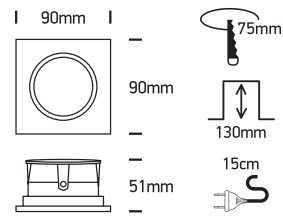

INSTALLATION MANUAL

51105D5

100-240V | MR16 | GU10 | 10W | IP20 | Aluminium | Adjustable

Warnings:

1. Make sure that the product is installed properly before connecting to electricity.
2. Do not cover the fitting.
3. Maintenance and installation should only be carried out by a professional electrician.