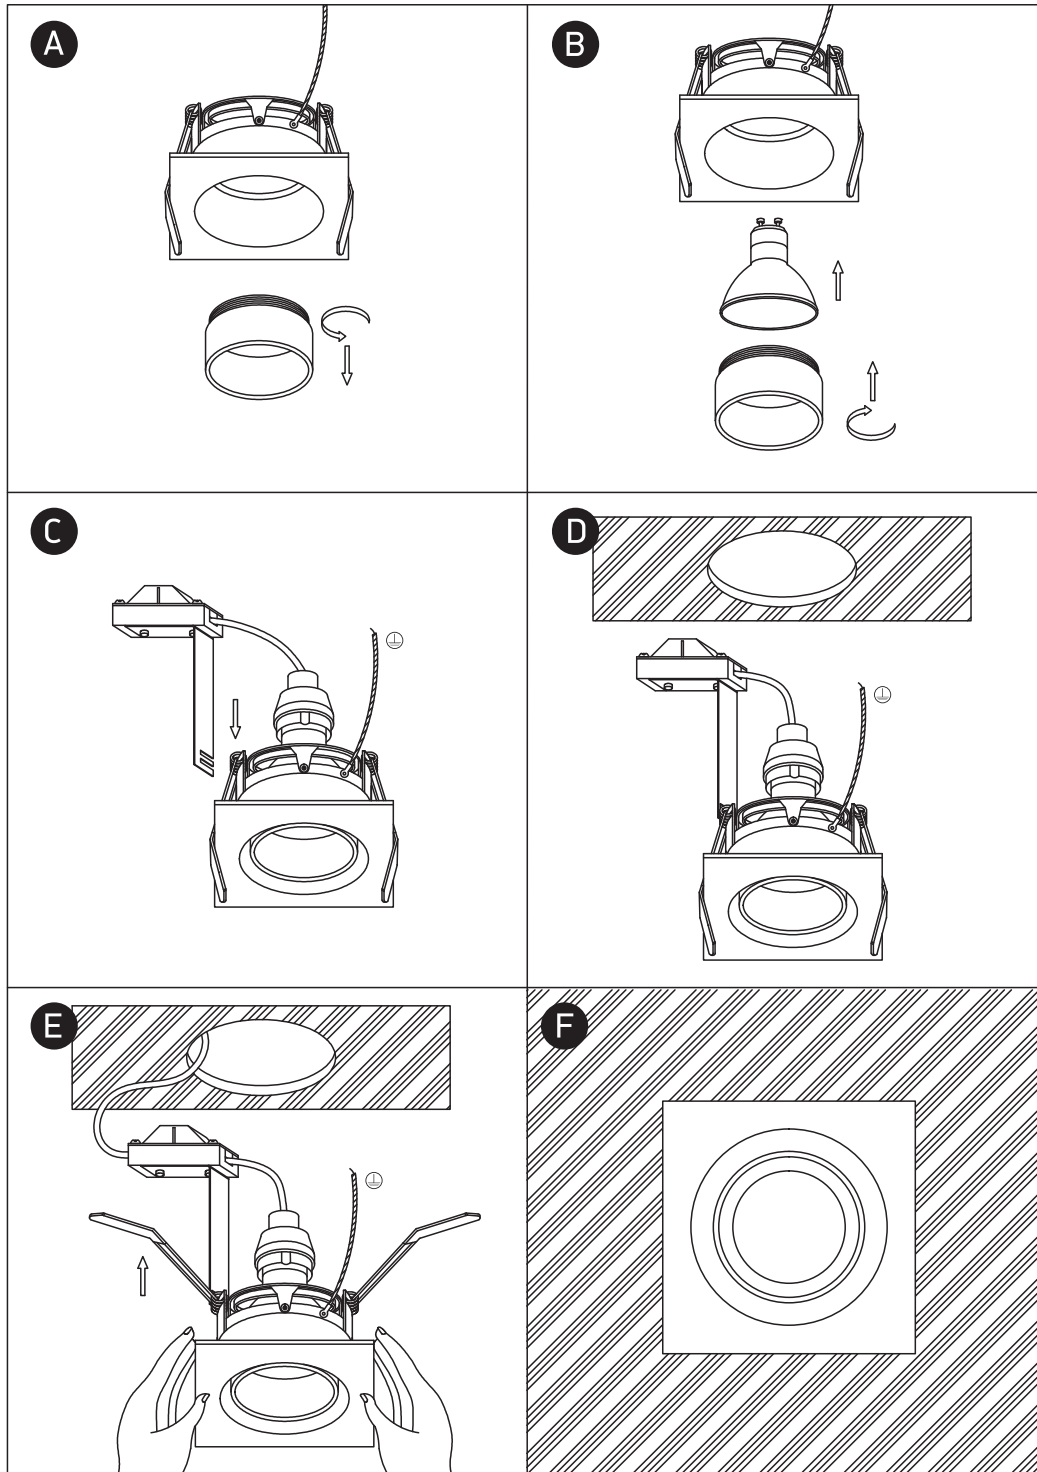

INSTALLATION MANUAL

51105D5

100-240V | MR16 | GU10 | 10W | IP20 | Aluminium | Adjustable

Warnings:

1. Make sure that the product is installed properly before connecting to electricity.
2. Do not cover the fitting.
3. Maintenance and installation should only be carried out by a professional electrician.