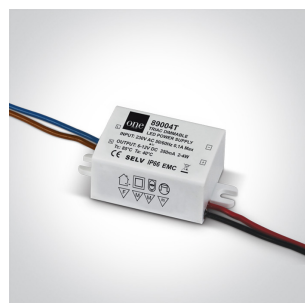

04 Recessed Spots Adjustable LED>The 3x1W Square Spots Aluminium

51103L/W/15

3W LED adjustable recessed spot, IP20.

Requires 350mA driver.

Complies with standard EN60598-1 and any other specific standards.

Downloads

Dimensions

Gallery

Must be ordered separately

89004T