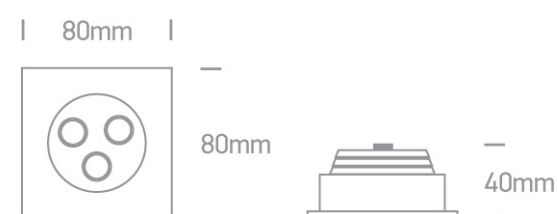

#### Dimensions

## Physical Specification

Item Group	04 Recessed Spots Adjustable LED
Family	The 3x1W Square Spots Aluminium
Order Code	51103L/W/15
Colour	Aluminium
Material	Natural Aluminium
Shape	Rectangular
Length	80mm
Width	80mm
Height	40mm
Cutout Hole Diameter	70mm
Recessed Ceiling	Yes
Depth Required	50mm
Indoor	Yes
Adjustable	1 Direction

## Illumination Data

Colour Temperature	3000K
Lumen Output	135lm
Light Efficiency	45lm/W
Beam Angle	35°
Illumination Diagram	