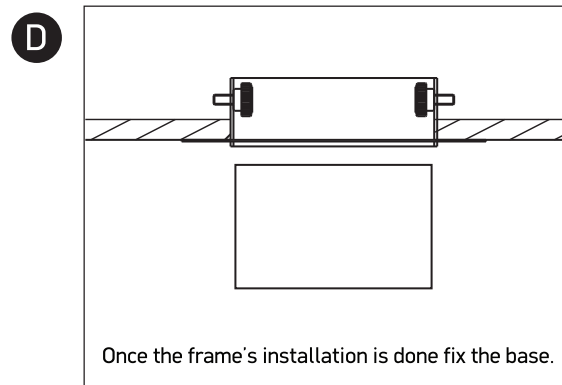

INSTALLATION MANUAL

51100TR

Ceiling trimless base for 11110TR / 11150TR / 11070TR
Modules must be ordered separately

one
LIGHT

Required modules: 11110TR / 11150TR / 11070TR

Warnings:

1. Make sure that the product is installed properly before connecting to electricity.
2. Do not cover the fitting.
3. Maintenance and installation should only be carried out by a professional electrician.