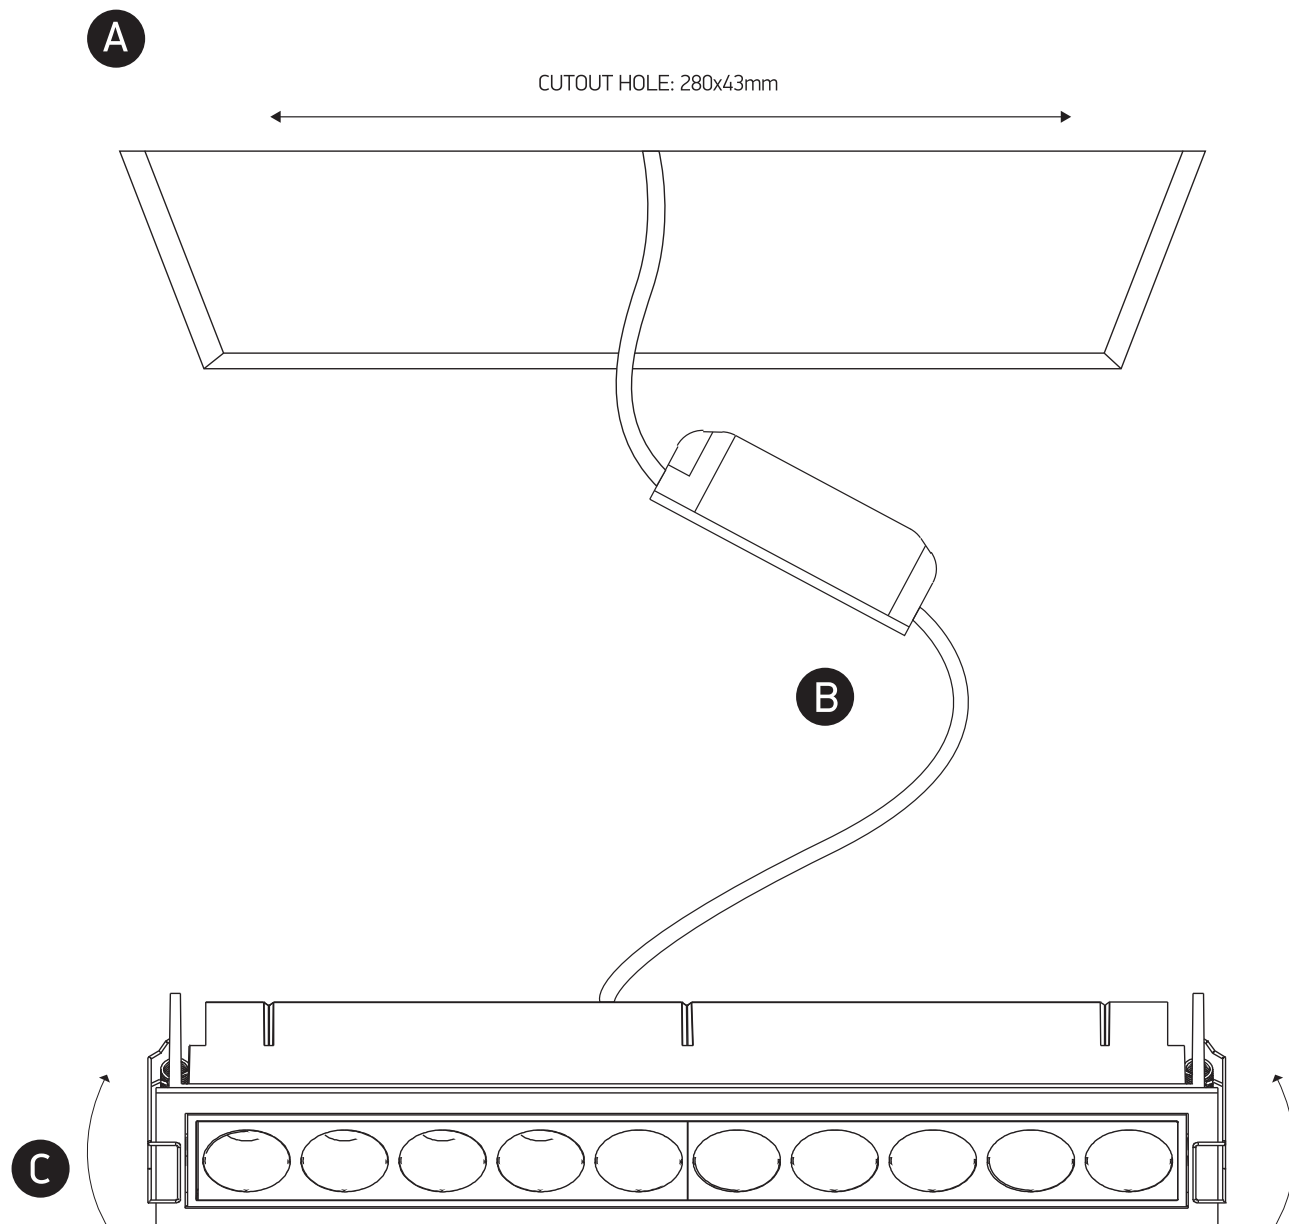

INSTALLATION MANUAL

51024H

230V | SMD 3535 | 24W | IP20 | Adjustable | Aluminium
Complete with 700mA driver.

Warnings:

1. Make sure that the product is installed properly before connecting to electricity.
2. Do not cover the fitting.
3. Maintenance and installation should only be carried out by a professional electrician.