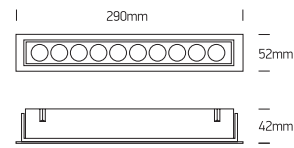

INSTALLATION MANUAL

51024H

230V | SMD 3535 | 24W | IP20 | Adjustable | Aluminium
Complete with 700mA driver.

Warnings:

1. Make sure that the product is installed properly before connecting to electricity.
2. Do not cover the fitting.
3. Maintenance and installation should only be carried out by a professional electrician.