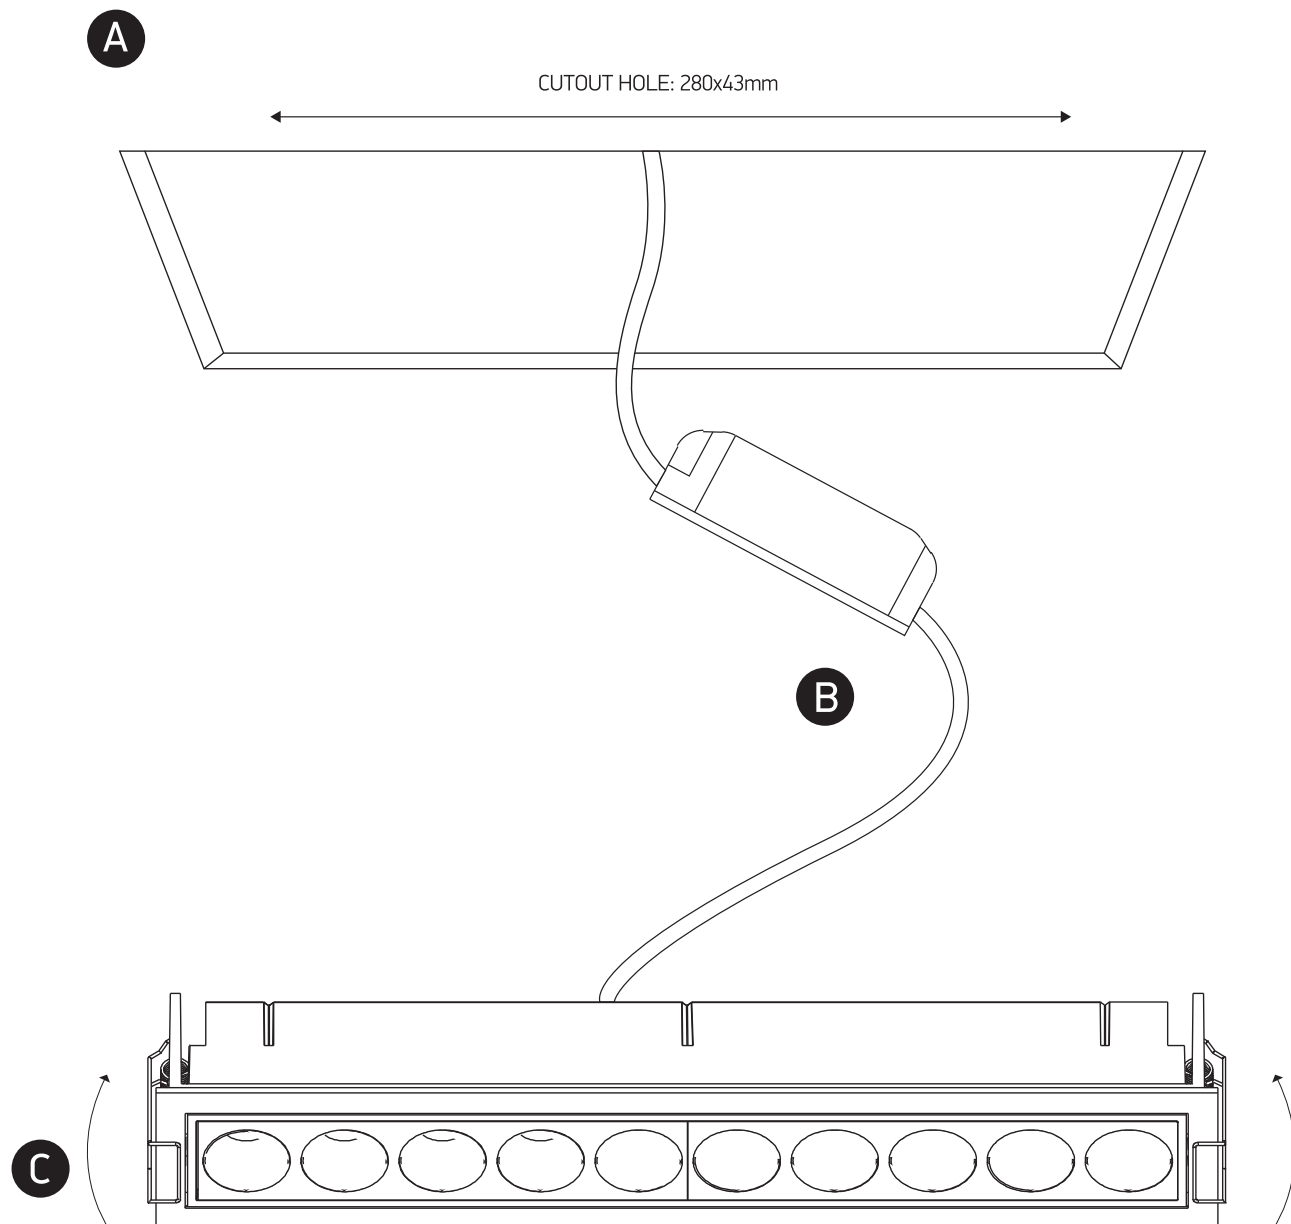

INSTALLATION MANUAL

51024H

230V | SMD 3535 | 24W | IP20 | Adjustable | Aluminium
Complete with 700mA driver.

Warnings:

1. Make sure that the product is installed properly before connecting to electricity.
2. Do not cover the fitting.
3. Maintenance and installation should only be carried out by a professional electrician.