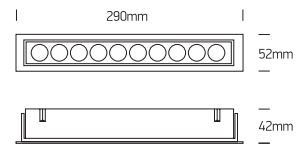

INSTALLATION MANUAL

51024H

230V | SMD 3535 | 24W | IP20 | Adjustable | Aluminium
Complete with 700mA driver.

Warnings:

1. Make sure that the product is installed properly before connecting to electricity.
2. Do not cover the fitting.
3. Maintenance and installation should only be carried out by a professional electrician.