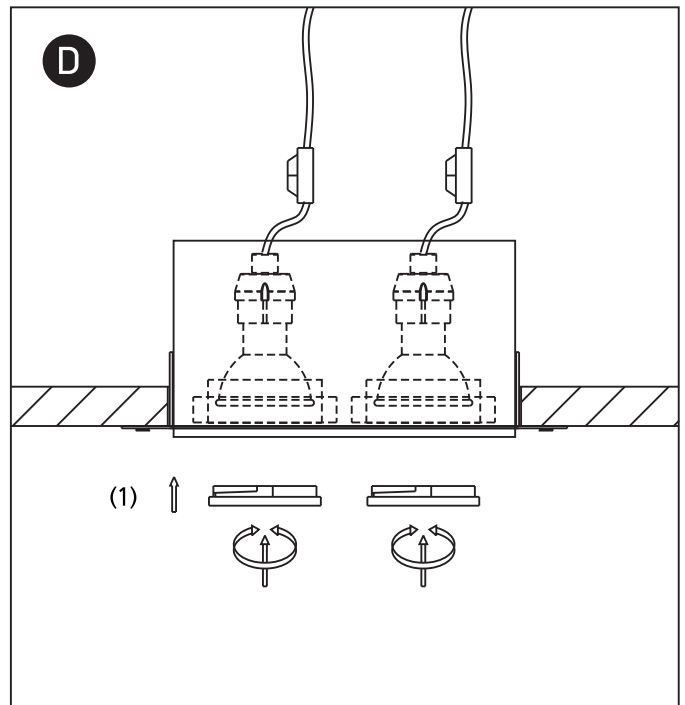

## 51020TR

100-240V | MR16 | GU10 | 2x10W | IP20 | Die cast | Trimless | Adjustable