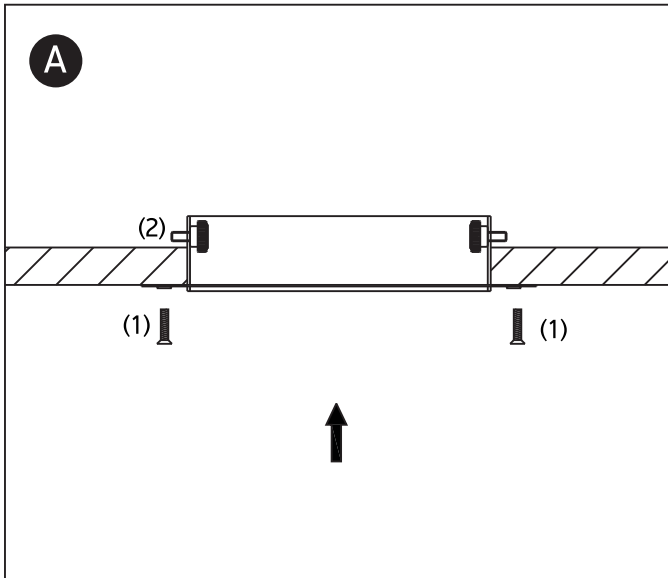

## 51020TR

100-240V | MR16 | GU10 | 2x10W | IP20 | Die cast | Trimless | Adjustable