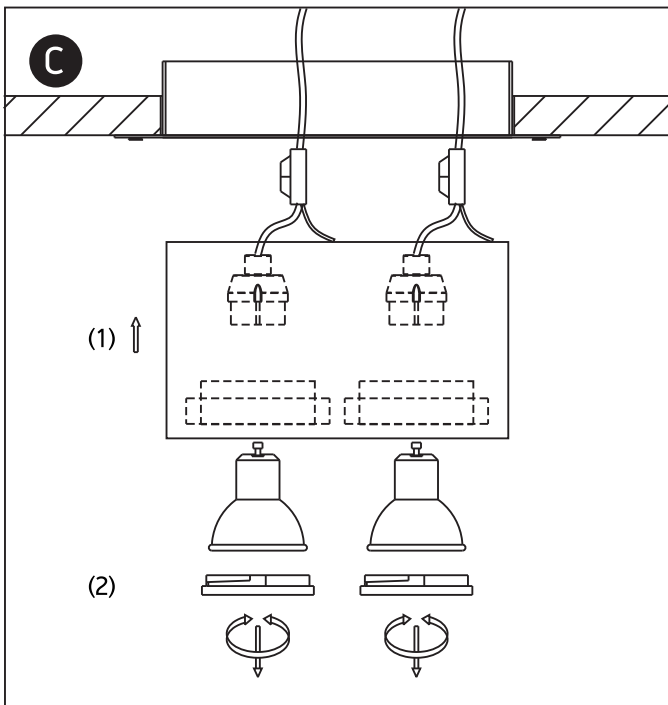

## 51020TR

100-240V | MR16 | GU10 | 2x10W | IP20 | Die cast | Trimless | Adjustable