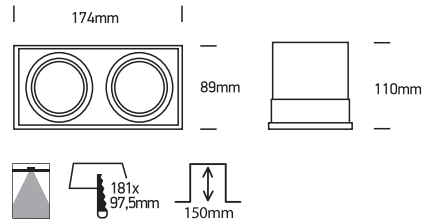

## 51020TR

100-240V | MR16 | GU10 | 2x10W | IP20 | Die cast | Trimless | Adjustable