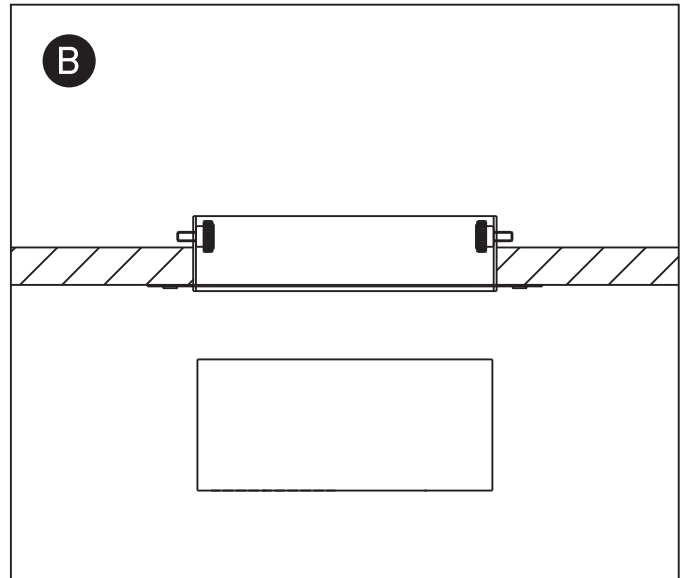

## 51020TR

100-240V | MR16 | GU10 | 2x10W | IP20 | Die cast | Trimless | Adjustable