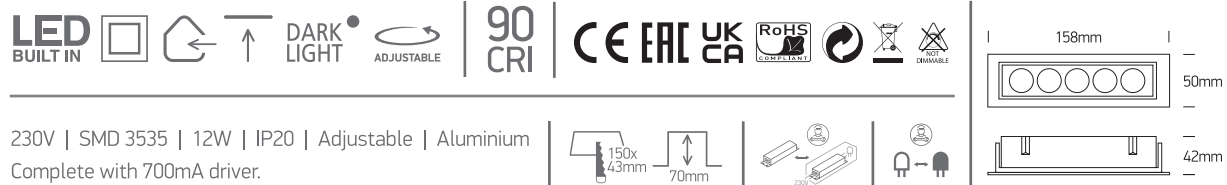

INSTALLATION MANUAL

51012H

Warnings:

1. Make sure that the product is installed properly before connecting to electricity.
2. Do not cover the fitting.
3. Maintenance and installation should only be carried out by a professional electrician.