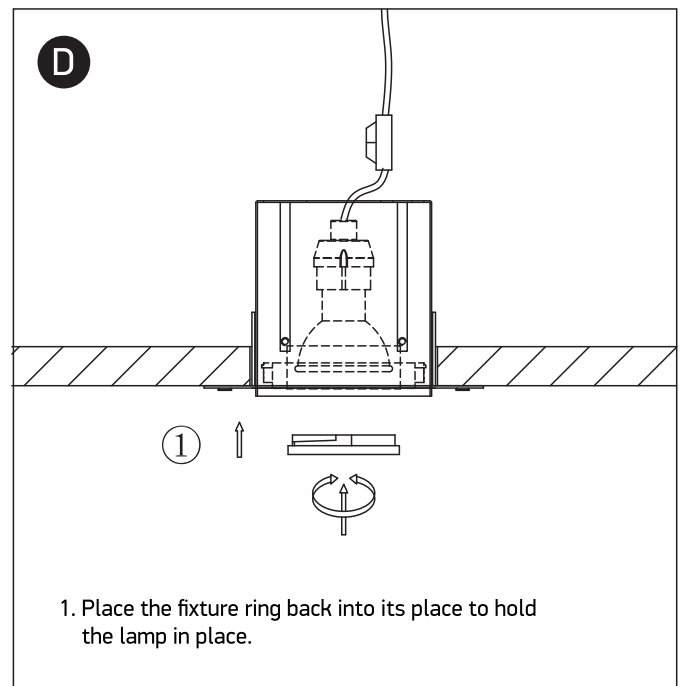

INSTALLATION MANUAL

51010TR

100-240V | MR16 | GU10 | 10W | IP20 | Die cast | Trimless | Adjustable

one
LIGHT

Warnings:

1. Make sure that the product is installed properly before connecting to electricity.
2. Do not cover the fitting.
3. Maintenance and installation should only be carried out by a professional electrician.