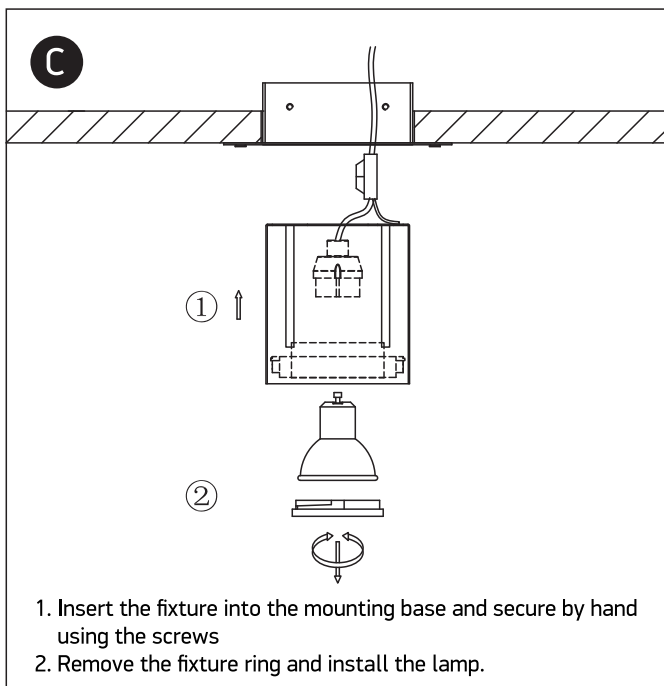

INSTALLATION MANUAL

51010TR

100-240V | MR16 | GU10 | 10W | IP20 | Die cast | Trimless | Adjustable

one
LIGHT

Warnings:

1. Make sure that the product is installed properly before connecting to electricity.
2. Do not cover the fitting.
3. Maintenance and installation should only be carried out by a professional electrician.