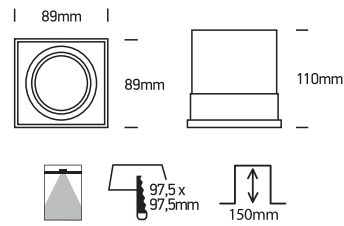

INSTALLATION MANUAL

51010TR

100-240V | MR16 | GU10 | 10W | IP20 | Die cast | Trimless | Adjustable

one
LIGHT

Warnings:

1. Make sure that the product is installed properly before connecting to electricity.
2. Do not cover the fitting.
3. Maintenance and installation should only be carried out by a professional electrician.