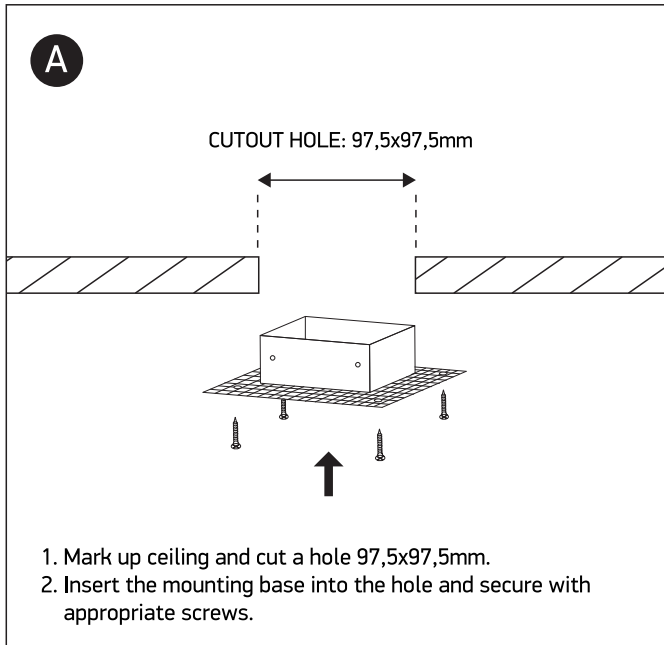

INSTALLATION MANUAL

51010TR

100-240V | MR16 | GU10 | 10W | IP20 | Die cast | Trimless | Adjustable

one
LIGHT

Warnings:

1. Make sure that the product is installed properly before connecting to electricity.
2. Do not cover the fitting.
3. Maintenance and installation should only be carried out by a professional electrician.