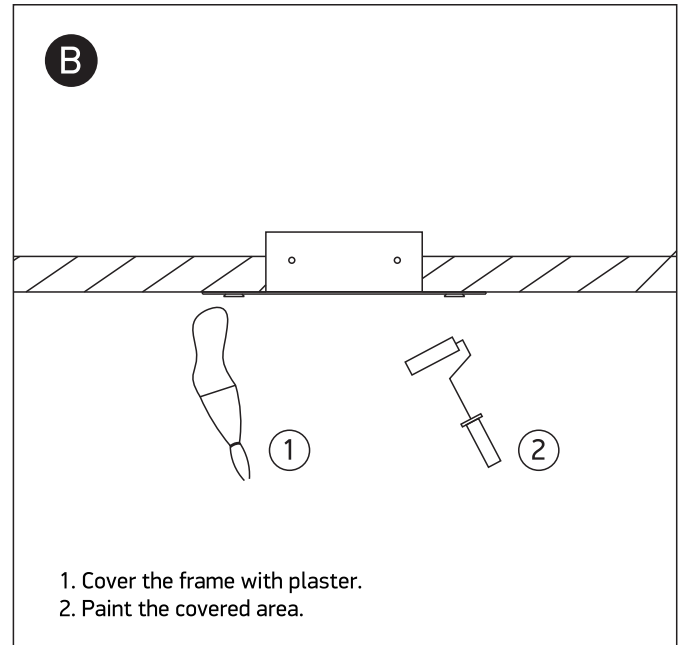

INSTALLATION MANUAL

51010TR

100-240V | MR16 | GU10 | 10W | IP20 | Die cast | Trimless | Adjustable

one
LIGHT

Warnings:

1. Make sure that the product is installed properly before connecting to electricity.
2. Do not cover the fitting.
3. Maintenance and installation should only be carried out by a professional electrician.