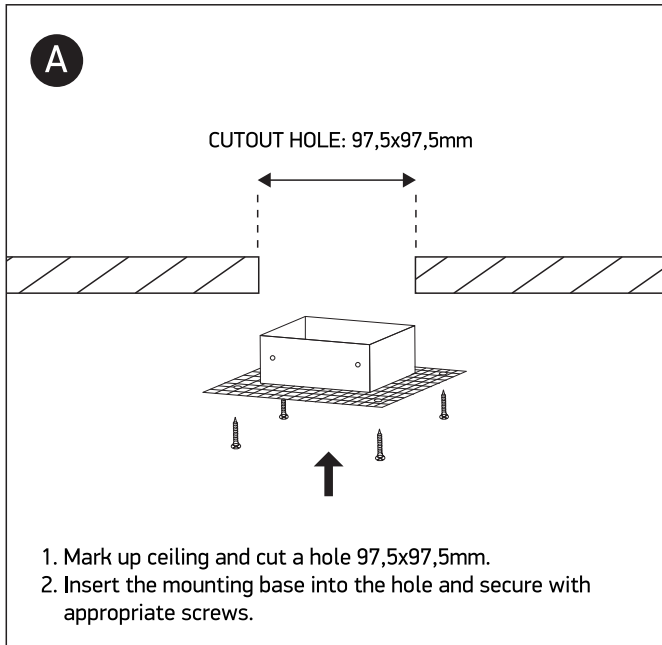

INSTALLATION MANUAL

51010TR

100-240V | MR16 | GU10 | 10W | IP20 | Die cast | Trimless | Adjustable

one

LIGHT

Warnings:

1. Make sure that the product is installed properly before connecting to electricity.
2. Do not cover the fitting.
3. Maintenance and installation should only be carried out by a professional electrician.