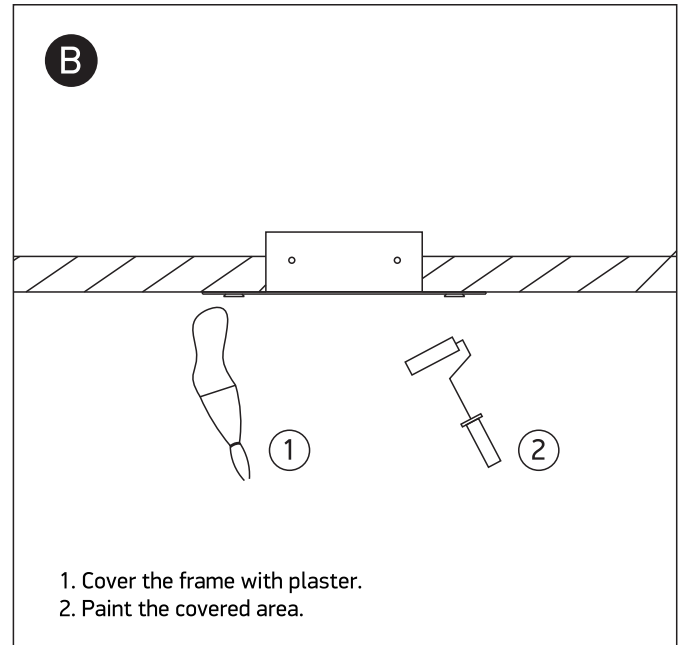

INSTALLATION MANUAL

51010TR

100-240V | MR16 | GU10 | 10W | IP20 | Die cast | Trimless | Adjustable

one

LIGHT

Warnings:

1. Make sure that the product is installed properly before connecting to electricity.
2. Do not cover the fitting.
3. Maintenance and installation should only be carried out by a professional electrician.