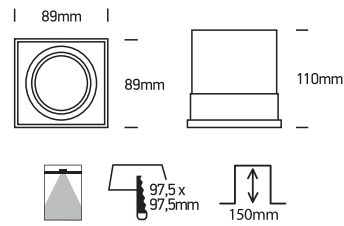

INSTALLATION MANUAL

51010TR

100-240V | MR16 | GU10 | 10W | IP20 | Die cast | Trimless | Adjustable

one

LIGHT

Warnings:

1. Make sure that the product is installed properly before connecting to electricity.
2. Do not cover the fitting.
3. Maintenance and installation should only be carried out by a professional electrician.