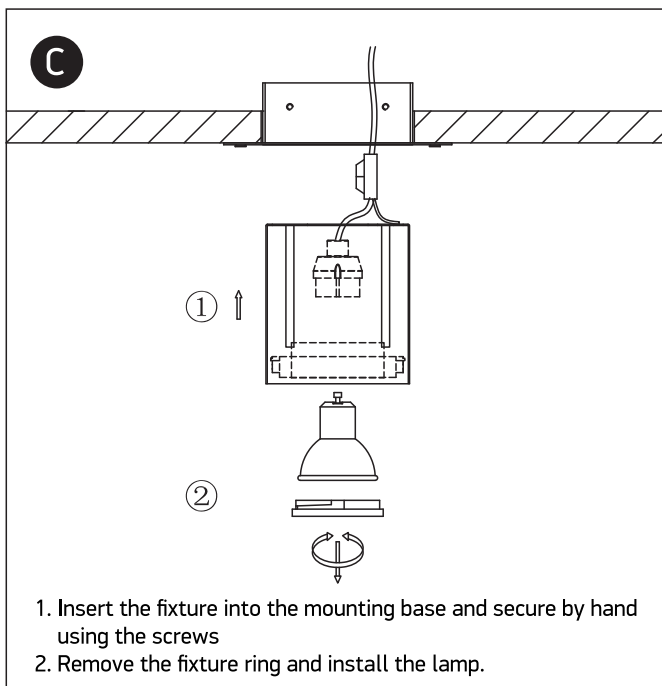

INSTALLATION MANUAL

51010TR

100-240V | MR16 | GU10 | 10W | IP20 | Die cast | Trimless | Adjustable

one

LIGHT

Warnings:

1. Make sure that the product is installed properly before connecting to electricity.
2. Do not cover the fitting.
3. Maintenance and installation should only be carried out by a professional electrician.