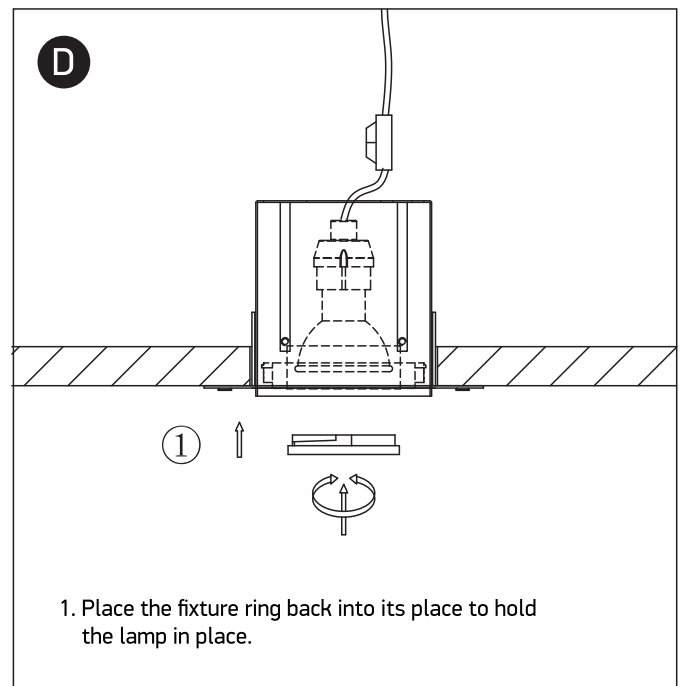

INSTALLATION MANUAL

51010TR

100-240V | MR16 | GU10 | 10W | IP20 | Die cast | Trimless | Adjustable

one

LIGHT

Warnings:

1. Make sure that the product is installed properly before connecting to electricity.
2. Do not cover the fitting.
3. Maintenance and installation should only be carried out by a professional electrician.