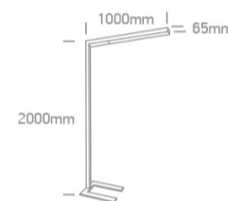

11 Office &amp; Kitchen&gt;The Office Floor Stand Range Aluminium

36004/W/C

75W floor stand Dimmable LED lighting fitting with EU plug.

Complete with touch switch.  
Supplied with dimmable drivers.

Complies with standard EN60598-1 and any other specific standards.

## Dimensions

White

Material

Aluminium

Shape

Rectangular

Length

65mm

Width	1000mm
Height	2000mm
Surface Floor/Ground	Yes
Indoor	Yes
Adjustable	No