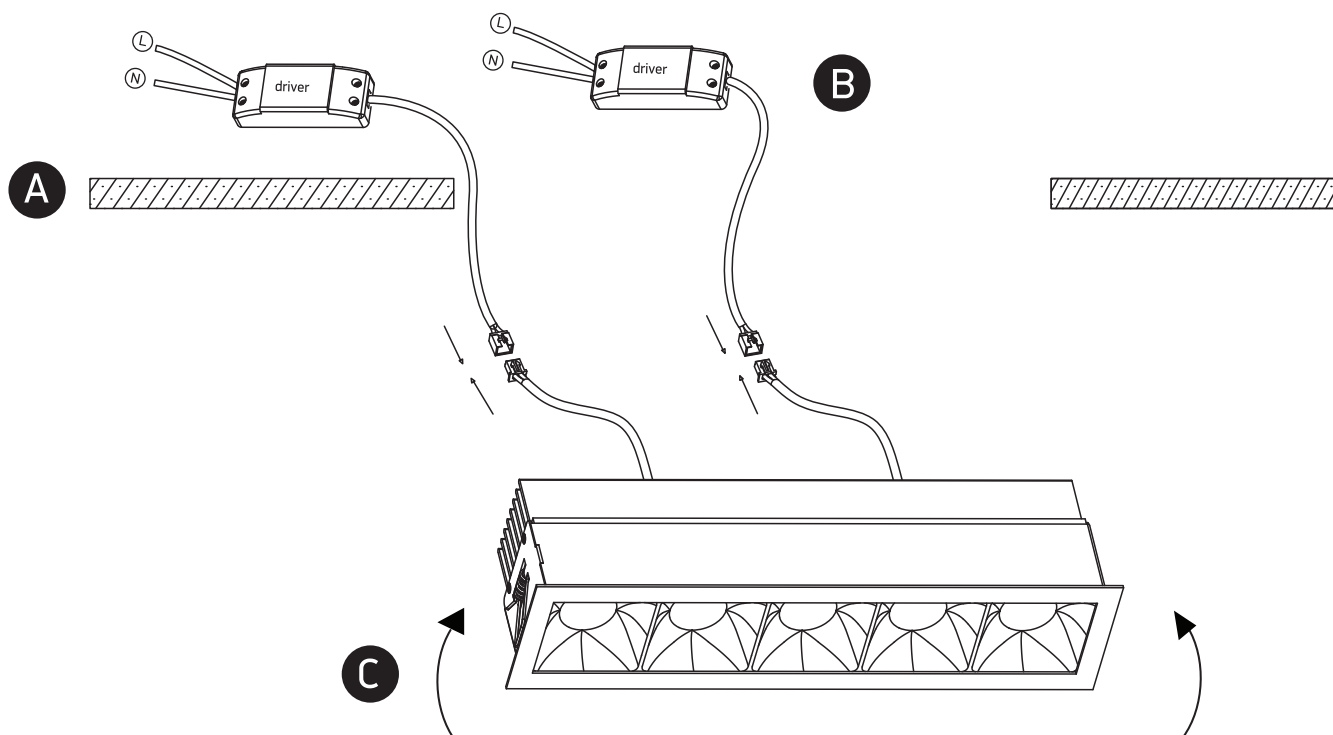

INSTALLATION MANUAL

50507B

ecolight

90
CRI

350mA | COB LED | 5x6,5W | IP20 | Aluminium + steel

Requires 350mA drivers.

250mm

62mm

one
LIGHT

Warnings:

1. Make sure that the product is installed properly before connecting to electricity.
2. Do not cover the fitting.
3. Maintenance and installation should only be carried out by a professional electrician.