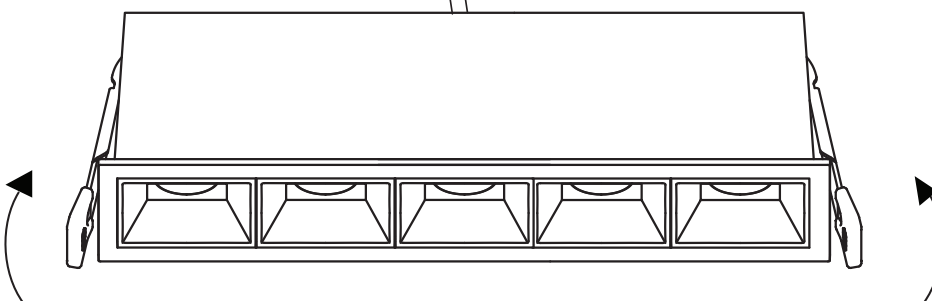

INSTALLATION MANUAL

50506B

ecolight

90
CRI

230V | COB LED | 20W | IP20 | Die cast

Complete with 500mA driver.

54mm

47mm

one
LIGHT

A

B

C

Warnings:

1. Make sure that the product is installed properly before connecting to electricity.
2. Do not cover the fitting.
3. Maintenance and installation should only be carried out by a professional electrician.