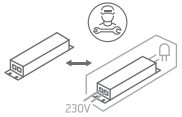

INSTALLATION MANUAL

50506B

ecolight

90
CRI

230V | COB LED | 20W | IP20 | Die cast

Complete with 500mA driver.

54mm

47mm

one
LIGHT

A

B

C

Warnings:

1. Make sure that the product is installed properly before connecting to electricity.
2. Do not cover the fitting.
3. Maintenance and installation should only be carried out by a professional electrician.