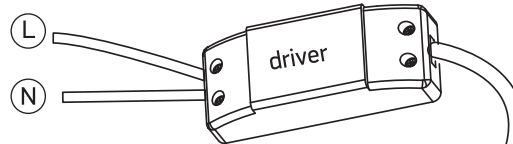

INSTALLATION MANUAL

50506B

ecolight

90
CRI

230V | COB LED | 20W | IP20 | Die cast

Complete with 500mA driver.

54mm

47mm

one
LIGHT

A

B

C

Warnings:

1. Make sure that the product is installed properly before connecting to electricity.
2. Do not cover the fitting.
3. Maintenance and installation should only be carried out by a professional electrician.