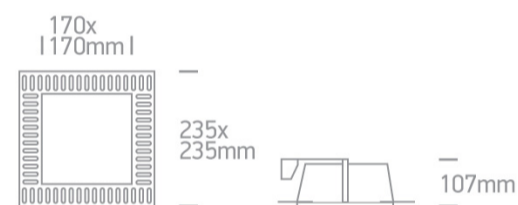

05 Downlights Fixed&gt;E27 Trimless Downlights Die cast

50220T

Recessed Trimless downlight with 2xE27 lampholders.

Complies with standard EN60598-1 and any other specific standards.

## Dimensions

White

Material

Die Cast

Shape

Rectangular

Length

235mm

Width	235mm
Height	110mm
Cutout Hole Width	190mm
Cutout Hole Length	190mm
Recessed Ceiling	Yes
Depth Required	140mm
Indoor	Yes
Adjustable	No