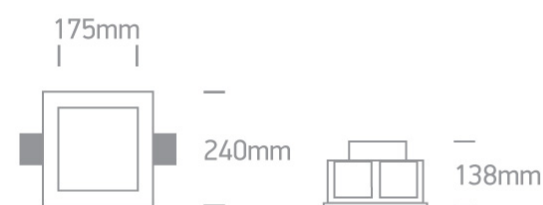

05 Downlights Fixed&gt;E27 Trimless Downlight Gypsum

50220GT1

Recessed Gypsum Trimless downlight with 2xE27 lampholders.

Complies with standard EN60598-1 and any other specific standards.

## Dimensions

White

Material

Gypsum

Shape

Rectangular

Length

240mm

Width	240mm
Height	138mm
Cutout Hole Width	242mm
Cutout Hole Length	242mm
Recessed Ceiling	Yes
Depth Required	180mm
Indoor	Yes
Adjustable	No