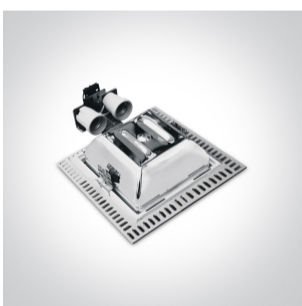

Gallery

Physical Specification

Item Group

05 Downlights Fixed

Family

E27 Trimless Downlight Gypsum

Order Code

50220GT1

Colour

White

Material

Gypsum

Shape

Rectangular

Length

240mm