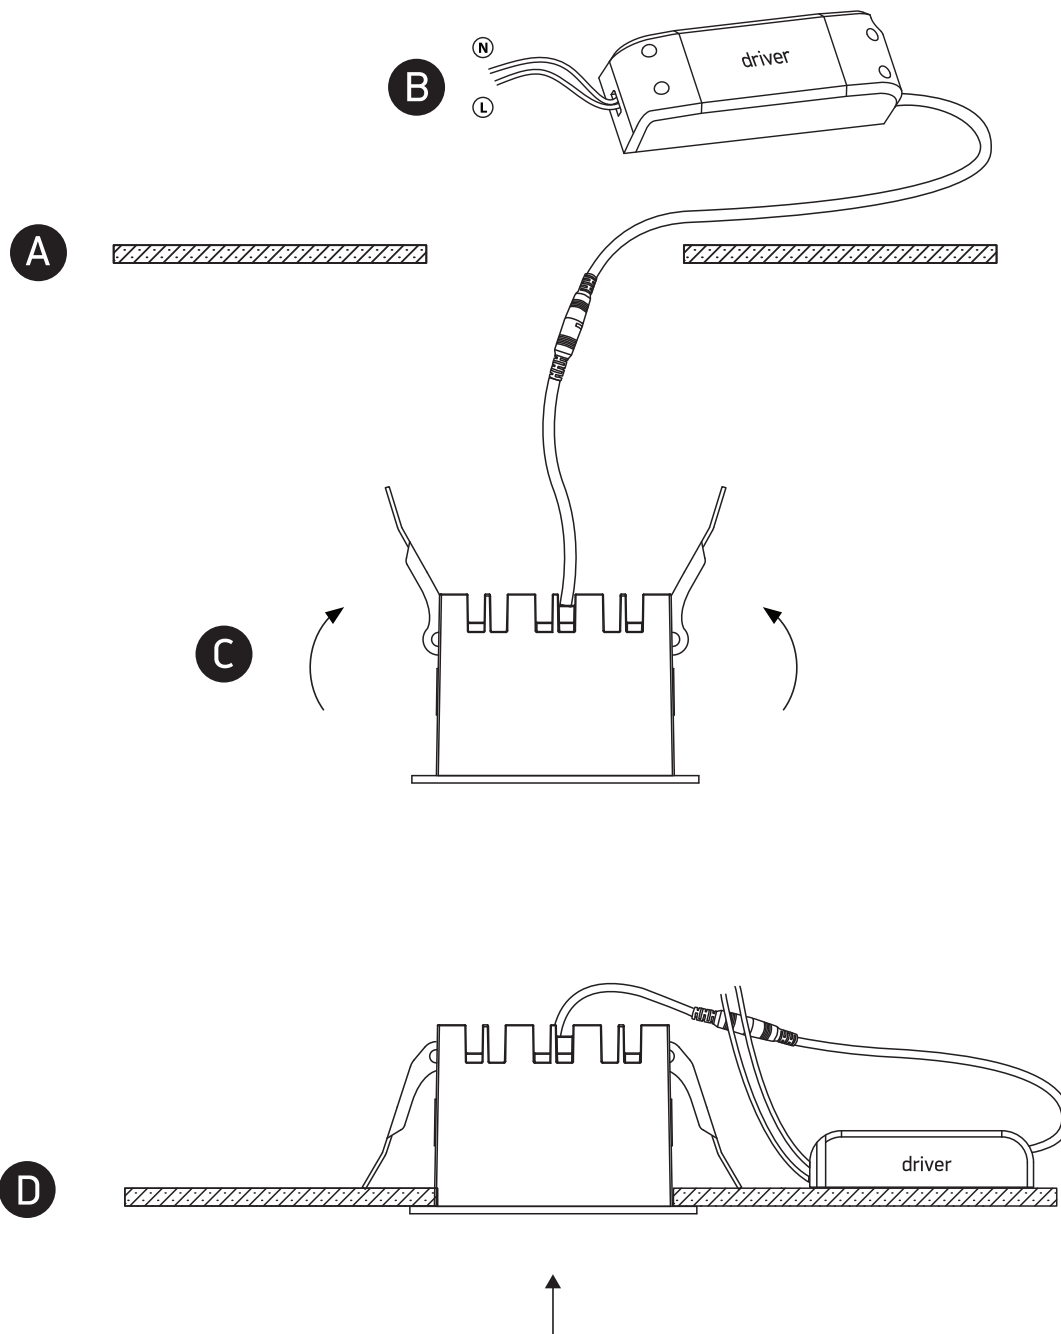

INSTALLATION MANUAL

50406C

ecolight

DARK
LIGHT

85
CRI

230V | SMD 3535 | 10W | IP20 | Die cast

Complete with 700mA driver.

one
LIGHT

Warnings:

1. Make sure that the product is installed properly before connecting to electricity.
2. Do not cover the fitting.
3. Maintenance and installation should only be carried out by a professional electrician.