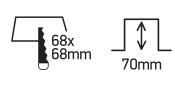

INSTALLATION MANUAL

50406C

ecolight

DARK
LIGHT

85
CRI

230V | SMD 3535 | 10W | IP20 | Die cast

Complete with 700mA driver.

one
LIGHT