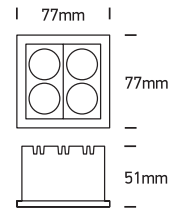

INSTALLATION MANUAL

50406C

ecolight

DARK
LIGHT

85
CRI

230V | SMD 3535 | 10W | IP20 | Die cast

Complete with 700mA driver.

one
LIGHT