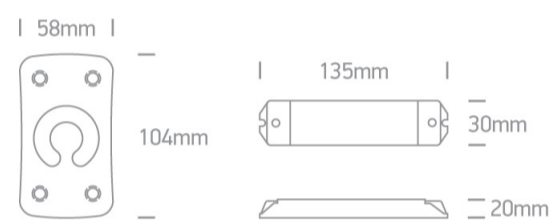

Complies with standard EN61347-1 and any other specific standards.

IP20 

Downloads

Dimensions

Gallery

Related items

7830/RGB

7830W/RGB

Shape

Rectangular

Electrical Characteristics

Gear

Gear Type

Led Controller

Input Voltage

12-24V DC