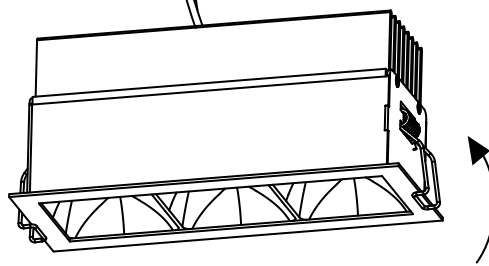

INSTALLATION MANUAL

50307B

ecolight

90
CRI

350mA | COB LED | 3x6,5W | IP20 | Aluminium + steel
Requires 350mA driver.

one
LIGHT

A

B

C

Warnings:

1. Make sure that the product is installed properly before connecting to electricity.
2. Do not cover the fitting.
3. Maintenance and installation should only be carried out by a professional electrician.