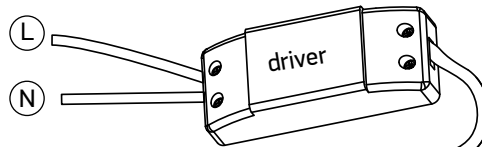

INSTALLATION MANUAL

50307B

ecolight

90
CRI

350mA | COB LED | 3x6,5W | IP20 | Aluminium + steel
Requires 350mA driver.

one
LIGHT

A

B