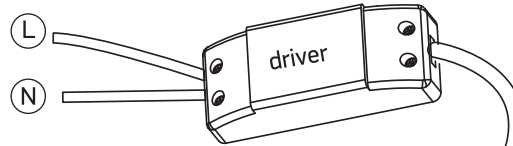

INSTALLATION MANUAL

50306B

ecolight

**90
CRI**

230V | COB LED | 12W | IP20 | Die cast
Complete with 300mA driver.

one
L I G H T

A

B