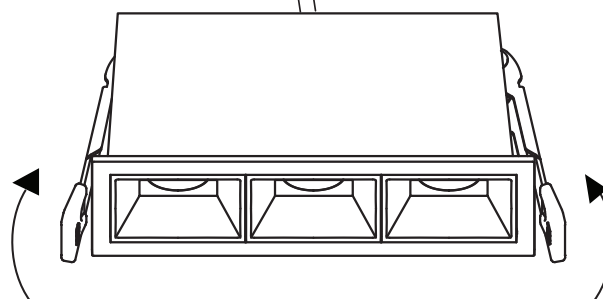

INSTALLATION MANUAL

50306B

ecolight

**90
CRI**

230V | COB LED | 12W | IP20 | Die cast

Complete with 300mA driver.

one
L I G H T

A

B

C

Warnings:

1. Make sure that the product is installed properly before connecting to electricity.
2. Do not cover the fitting.
3. Maintenance and installation should only be carried out by a professional electrician.