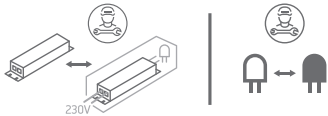

INSTALLATION MANUAL

50306B

ecolight

**90
CRI**

230V | COB LED | 12W | IP20 | Die cast
Complete with 300mA driver.

one
L I G H T

A

B